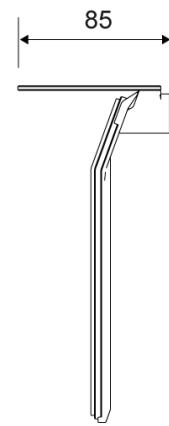

# 7013

Reframe | Soap shelf and shower wiper

Soap shelf and shower wiper Copper

Unique soap shelf with hidden magnets in the wall fitting to give the wiper a permanent, functional and practical home.

The soap shelf is made of a strengthened steel plate with a groove to drain the water off it. Around the edge is a thin laser-cut 'anti-slip' barrier, to help stop shampoo and other bathroom products sliding off the shelf when it is wet.

The wiper has just two parts – a high-quality silicone element and a strengthened steel frame. This design distributes the pressure quite evenly across the whole surface and ensures that it is cleaned effectively and consistently. The wiper has silicone bumpers on the ends, to protect tiles and other surfaces from scratches. The silicone element is very hard-wearing and lasts a long time.

The pack contains fittings, screws and an Unbraco key for assembly.

## Specifications

<b>ITEM NUMBER</b> 7013	<b>GTIN NUMBER</b> 5707692010458	<b>WEIGHT</b> 800 g
<b>MATERIAL</b> Stainless steel (AISI 304)	<b>SURFACE</b> PVD: Copper	<b>HEIGHT</b> 187 mm
<b>DEPTH</b> 85 mm	<b>WIDTH</b> 350 mm	