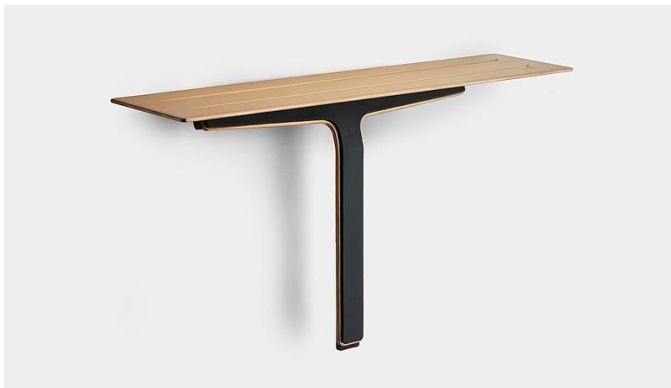

# 7013

Reframe | Soap shelf and shower wiper

Soap shelf and shower wiper Copper

Unique soap shelf with hidden magnets in the wall fitting to give the wiper a permanent, functional and practical home.

The soap shelf is made of a strengthened steel plate with a groove to drain the water off it. Around the edge is a thin laser-cut 'anti-slip' barrier, to help stop shampoo and other bathroom products sliding off the shelf when it is wet.

The wiper has just two parts – a high-quality silicone element and a strengthened steel frame. This design distributes the pressure quite evenly across the whole surface and ensures that it is cleaned effectively and consistently. The wiper has silicone bumpers on the ends, to protect tiles and other surfaces from scratches. The silicone element is very hard-wearing and lasts a long time.

## Specifications

<b>ITEM NUMBER</b> 7013	<b>GTIN NUMBER</b> 5707692010458	<b>WEIGHT</b> 800 g
<b>MATERIAL</b> Stainless steel (AISI 304)	<b>SURFACE</b> PVD: Copper	<b>HEIGHT</b> 187 mm
<b>DEPTH</b> 85 mm	<b>WIDTH</b> 350 mm	