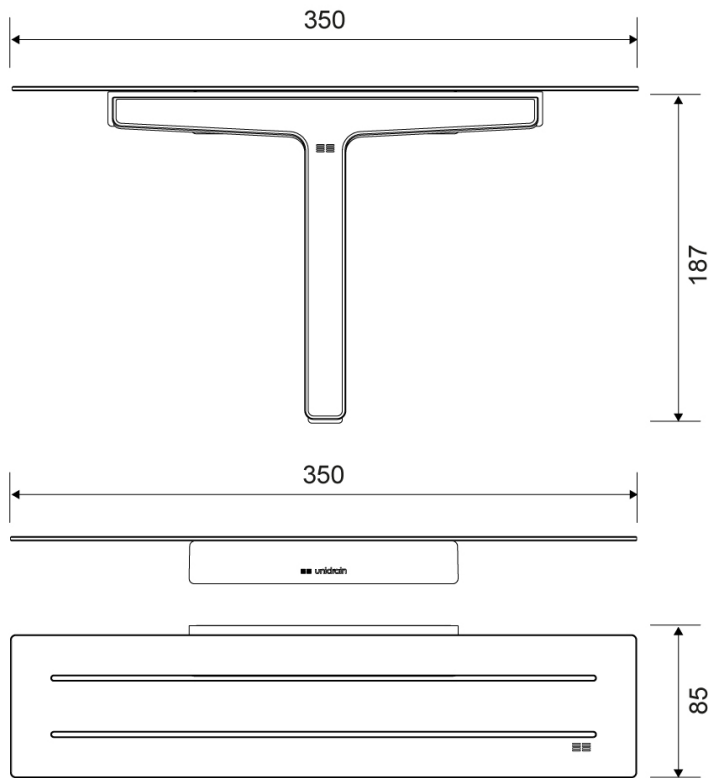

# 7013

Reframe | Soap shelf and shower wiper

Soap shelf and shower wiper Copper

Unique soap shelf with hidden magnets in the wall fitting to give the wiper a permanent, functional and practical home.

The soap shelf is made of a strengthened steel plate with a groove to drain the water off it. Around the edge is a thin laser-cut 'anti-slip' barrier, to help stop shampoo and other bathroom products sliding off the shelf when it is wet.

The wiper has just two parts – a high-quality silicone element and a strengthened steel frame. This design distributes the pressure quite evenly across the whole surface and ensures that it is cleaned effectively and consistently. The wiper has silicone bumpers on the ends, to protect tiles and other surfaces from scratches. The silicone element is very hard-wearing and lasts a long time.

The pack contains fittings, screws and an Unbraco key for assembly.

## Specifications

<b>ITEM NUMBER</b> 7013	<b>GTIN NUMBER</b> 5707692010458	<b>WEIGHT</b> 800 g
<b>MATERIAL</b> Stainless steel (AISI 304)	<b>SURFACE</b> PVD: Copper	<b>HEIGHT</b> 187 mm
<b>DEPTH</b> 85 mm	<b>WIDTH</b> 350 mm	