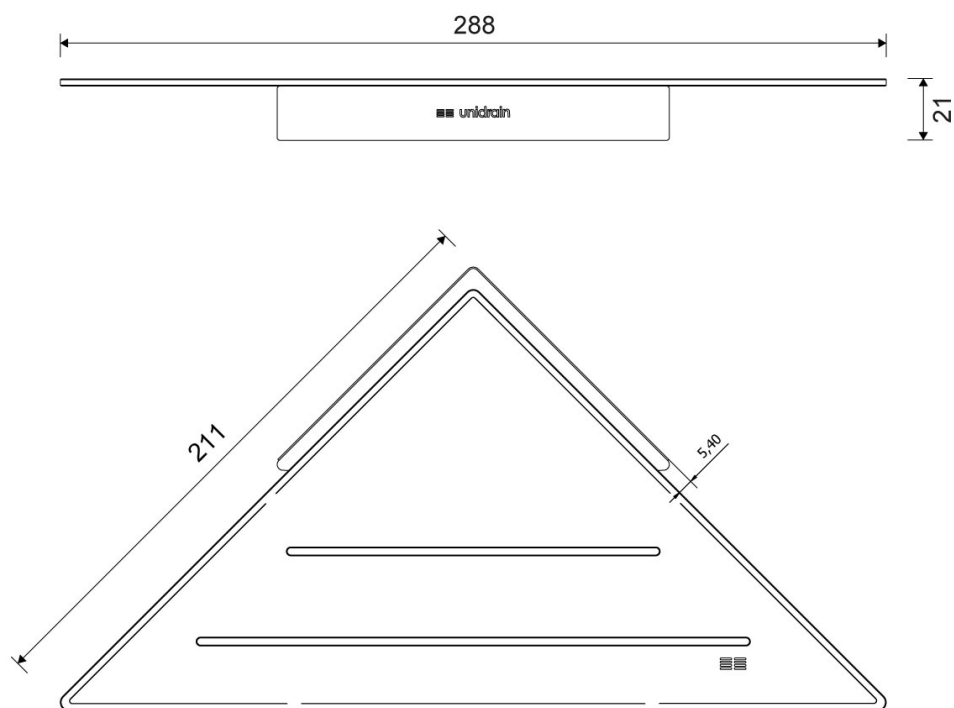

# 7213

Reframe | Soap shelf

Soap shelf Copper

Soap shelf in a reinforced steel plate to secure stability. Discreet grooves drain water away and an anti-slip barrier keeps shower essentials from sliding when the shelf is wet. The innovative wall mount can be adapted to corners, which are not exactly 90°.

## Specifications

<b>ITEM NUMBER</b>	<b>GTIN NUMBER</b>	<b>WEIGHT</b>
7213	5707692010502	600 g
<b>MATERIAL</b>	<b>SURFACE</b>	<b>DEPTH</b>
Stainless steel (AISI 304)	PVD: Copper	211 mm
<b>WIDTH</b>		
288 mm		