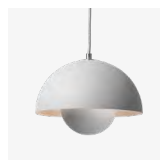

Flowerpot ^{VP1}
Verner Panton
1968

Flowerpor^{VP1} Verner Panton 1968

Product category

Pendant

Environment

Indoor

Material

Lacquered metal with 3 meter fabric cord.

Production process

The two shades are made from deep drawn metal.

Dimensions

Ø: 23cm / 9.1in, H: 16cm / 6.3in

Packaging dimensions

H: 15.0cm / 5.9in, W: 24.5cm / 9.6in,
D: 25.0cm / 9.8in

Colli quantity

2 pc

→ Stock item

Dark Green, Mustard, Beige Red, Red Brown, Light Blue, Grey Beige, Matt Light Grey, White, Matt White, Matt Black, Polished Copper, Polished Brass, Stainless Steel.

Related products

→ Dark Green

→ Mustard

→ Beige Red

→ Red Brown

→ Light Blue

→ Grey Beige

→ Matt Light Grey

→ White

→ Matt White