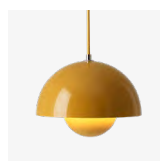

Flowerpot ^{VP1}
Verner Panton
1968

Flowerpor^{VP1} Verner Panton 1968

Product category

Pendant

Environment

Indoor

Material

Lacquered metal with 3 meter fabric cord.

Production process

The two shades are made from deep drawn metal.

Dimensions

Ø: 23cm / 9.1in, H: 16cm / 6.3in

Packaging dimensions

H: 15.0cm / 5.9in, W: 24.5cm / 9.6in,
D: 25.0cm / 9.8in

Colli quantity

2 pc

→ Stock item

Dark Green, Mustard, Beige Red, Red Brown, Light Blue, Grey Beige, Matt Light Grey, White, Matt White, Matt Black, Polished Copper, Polished Brass, Stainless Steel.

Related products

→ Dark Green

→ Mustard

→ Beige Red

→ Red Brown

→ Light Blue

→ Grey Beige

→ Matt Light Grey

→ White

→ Matt White