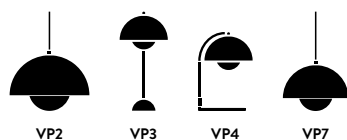

Related products

→ Dark Green