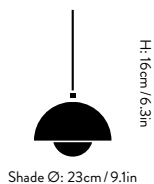

Flowerpor^{VP1} Verner Panton 1968

Product category

Pendant

Environment

Indoor

Material

Lacquered metal with 3 meter fabric cord.

Production process

The two shades are made from deep drawn metal.

Dimensions

Ø: 23cm / 9.1in, H: 16cm / 6.3in

Packaging dimensions

H: 15.0cm / 5.9in, W: 24.5cm / 9.6in,
D: 25.0cm / 9.8in

Colli quantity

2 pc

Weight

Product: 0.95 kg / Incl. packaging: 1.24 kg.

Voltage

220-240V - 50Hz.

Light source & Energy efficiency class

E27 Max 40 Watt. The luminaire is compatible with bulbs of the energy classes: A++ - E. Bulb is not included.

Certifications

CE, IP20, Class II

Canopy

Included

Cord length

300cm / 118.1in

Cleaning Instructions

Clean with soft dry cloth. Always switch off the electricity supply before cleaning.

→ Stock item

Dark Green, Mustard, Beige Red, Red Brown, Light Blue, Grey Beige, Matt Light Grey, White, Matt White, Matt Black, Polished Copper, Polished Brass, Stainless Steel.