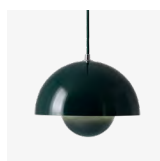

Flowerpot ^{VP1}
Verner Panton
1968

Flowerpor^{VP1} Verner Panton 1968

Product category

Pendant

Environment

Indoor

Material

Lacquered metal with 3 meter fabric cord.

Production process

The two shades are made from deep drawn metal.

Dimensions

Ø: 23cm / 9.1in, H: 16cm / 6.3in

Packaging dimensions

H: 15.0cm / 5.9in, W: 24.5cm / 9.6in,
D: 25.0cm / 9.8in

Colli quantity

2 pc

→ Stock item

Dark Green, Mustard, Beige Red, Red Brown, Light Blue, Grey Beige, Matt Light Grey, White, Matt White, Matt Black, Polished Copper, Polished Brass, Stainless Steel.

Related products

→ Dark Green

→ Mustard

→ Beige Red

→ Red Brown

→ Light Blue

→ Grey Beige

→ Matt Light Grey

→ White

→ Matt White