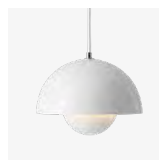

Flowerpot ^{VP1}
Verner Panton
1968

Flowerpor^{VP1} Verner Panton 1968

Product category

Pendant

Environment

Indoor

Material

Lacquered metal with 3 meter fabric cord.

Production process

The two shades are made from deep drawn metal.

Dimensions

Ø: 23cm / 9.1in, H: 16cm / 6.3in

Packaging dimensions

H: 15.0cm / 5.9in, W: 24.5cm / 9.6in,
D: 25.0cm / 9.8in

Colli quantity

2 pc

→ Stock item

Dark Green, Mustard, Beige Red, Red Brown, Light Blue, Grey Beige, Matt Light Grey, White, Matt White, Matt Black, Polished Copper, Polished Brass, Stainless Steel.

Related products

→ Dark Green

→ Mustard

→ Beige Red

→ Red Brown

→ Light Blue

→ Grey Beige

→ Matt Light Grey

→ White

→ Matt White