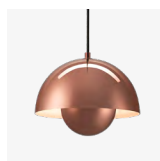

Flowerpot ^{VP1}
Verner Panton
1968

Flowerpor^{VP1} Verner Panton 1968

Product category

Pendant

Environment

Indoor

Material

Lacquered metal with 3 meter fabric cord.

→ Stock item

Dark Green, Mustard, Beige Red, Red Brown, Light Blue, Grey Beige, Matt Light Grey, White, Matt White, Matt Black, Polished Copper, Polished Brass, Stainless Steel.

Related products

→ Dark Green

→ Mustard

→ Beige Red

→ Red Brown

→ Light Blue

→ Grey Beige

→ Matt Light Grey

→ White

→ Matt White

→ Matt Black

→ Polished Copper

→ Polished Brass

→ Stainless Steel

&Tradition[®]