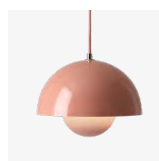

Flowerpot ^{VP1}
Verner Panton
1968

Flowerpor^{VP1} Verner Panton 1968

Product category

Pendant

Environment

Indoor

Material

Lacquered metal with 3 meter fabric cord.

→ Stock item

Dark Green, Mustard, Beige Red, Red Brown, Light Blue, Grey Beige, Matt Light Grey, White, Matt White, Matt Black, Polished Copper, Polished Brass, Stainless Steel.

Related products

→ Dark Green

→ Mustard

→ Beige Red

→ Red Brown

→ Light Blue

→ Grey Beige

→ Matt Light Grey

→ White

→ Matt White