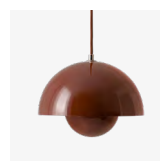

Flowerpot ^{VP1}
Verner Panton
1968

Flowerpor^{VP1} Verner Panton 1968

Product category

Pendant

Environment

Indoor

Material

Lacquered metal with 3 meter fabric cord.

Production process

The two shades are made from deep drawn metal.

Dimensions

Ø: 23cm / 9.1in, H: 16cm / 6.3in

Packaging dimensions

H: 15.0cm / 5.9in, W: 24.5cm / 9.6in,
D: 25.0cm / 9.8in

Colli quantity

2 pc

→ Stock item

Dark Green, Mustard, Beige Red, Red Brown, Light Blue, Grey Beige, Matt Light Grey, White, Matt White, Matt Black, Polished Copper, Polished Brass, Stainless Steel.

Related products

→ Dark Green

→ Mustard

→ Beige Red

→ Red Brown

→ Light Blue

→ Grey Beige

→ Matt Light Grey

→ White

→ Matt White