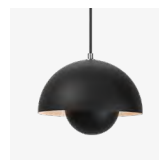

Flowerpot ^{VP1}
Verner Panton
1968

Flowerpor^{VP1} Verner Panton 1968

Product category

Pendant

Environment

Indoor

Material

Lacquered metal with 3 meter fabric cord.

Production process

The two shades are made from deep drawn metal.

Dimensions

Ø: 23cm / 9.1in, H: 16cm / 6.3in

Packaging dimensions

H: 15.0cm / 5.9in, W: 24.5cm / 9.6in,
D: 25.0cm / 9.8in

Colli quantity

2 pc

→ Stock item

Dark Green, Mustard, Beige Red, Red Brown, Light Blue, Grey Beige, Matt Light Grey, White, Matt White, Matt Black, Polished Copper, Polished Brass, Stainless Steel.

Related products

→ Dark Green

→ Mustard

→ Beige Red

→ Red Brown

→ Light Blue

→ Grey Beige

→ Matt Light Grey

→ White

→ Matt White