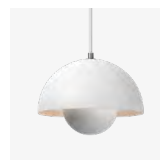

Flowerpot ^{VP1}
Verner Panton
1968

Flowerpor^{VP1} Verner Panton 1968

Product category

Pendant

Environment

Indoor

Material

Lacquered metal with 3 meter fabric cord.

Production process

The two shades are made from deep drawn metal.

Dimensions

Ø: 23cm / 9.1in, H: 16cm / 6.3in

Packaging dimensions

H: 15.0cm / 5.9in, W: 24.5cm / 9.6in,
D: 25.0cm / 9.8in

Colli quantity

2 pc

→ Stock item

Dark Green, Mustard, Beige Red, Red Brown, Light Blue, Grey Beige, Matt Light Grey, White, Matt White, Matt Black, Polished Copper, Polished Brass, Stainless Steel.

Related products

→ Dark Green

→ Mustard

→ Beige Red

→ Red Brown

→ Light Blue

→ Grey Beige

→ Matt Light Grey

→ White

→ Matt White