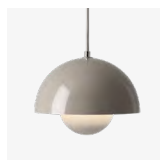

Flowerpot ^{VP1}
Verner Panton
1968

Flowerpor^{VP1} Verner Panton 1968

Product category

Pendant

Environment

Indoor

Material

Lacquered metal with 3 meter fabric cord.

Production process

The two shades are made from deep drawn metal.

Dimensions

Ø: 23cm / 9.1in, H: 16cm / 6.3in

Packaging dimensions

H: 15.0cm / 5.9in, W: 24.5cm / 9.6in,
D: 25.0cm / 9.8in

Colli quantity

2 pc

→ Stock item

Dark Green, Mustard, Beige Red, Red Brown, Light Blue, Grey Beige, Matt Light Grey, White, Matt White, Matt Black, Polished Copper, Polished Brass, Stainless Steel.

Related products

→ Dark Green

→ Mustard

→ Beige Red

→ Red Brown

→ Light Blue

→ Grey Beige

→ Matt Light Grey

→ White

→ Matt White