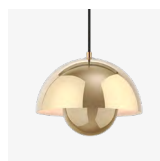

→ Polished Brass