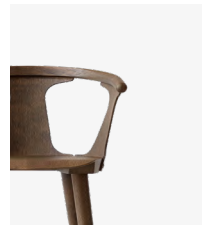

Smoked oiled oak