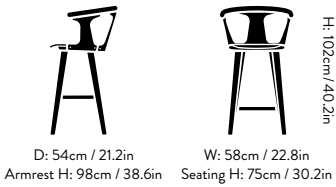

In Between ^{SK9} Sami Kallio 2017

Product category

Bar chair

Environment

Indoor

Material

Solid wood and formpressed veneer.

Production process

The legs and the armrest are turned from solid oak, the seat and side panels are formpressed from oak veneer.

Dimensions

H: 102cm / 40.2in, W: 58cm / 22.8in,
D: 54cm / 21.2in, Armrest H: 98cm / 38.6in,
Seat H: 75cm / 30.2in

Package dimensions

H: 105cm / 41.3in / 37.4in, W: 57cm / 22.4in,
D: 54cm / 21.3in

Colli quantity

1 pc

Weight

Product: 7.0 kg / Incl. packaging: 8.5 kg

Wood finishes

White oiled oak
Smoked oiled oak,
Black lacquered oak

Gliders

Felt gliders installed as standard.

Strength, Durability and Safety Testing

The bar chair is tested for strength, durability and safety according to EN 16139 Level 1 – General contract use.

Cleaning Instructions

Please download our Material Care & Cleaning Instructions through www.andtradition.com