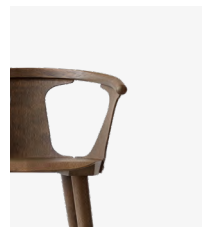

In Between ^{SK7} Sami Kallio 2017

Product category
Counter chair

Environment
Indoor

Material
Solid wood and formpressed veneer.

Production process
The legs and the armrest are turned from solid oak, the seat and side panels are formpressed from oak veneer.

Product category

Bar chair

Environment

Indoor

Material

Solid wood and formpressed veneer.

Production process

The legs and the armrest are turned from solid oak, the seat and side panels are formpressed from oak veneer.

Related products

SK1 & SK2

SK7 & SK8

SK10

White oiled oak

Smoked oiled oak

Black lacquered oak

&Tradition®