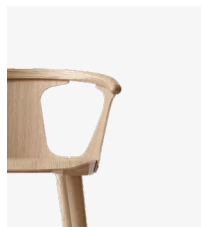

White oiled oak