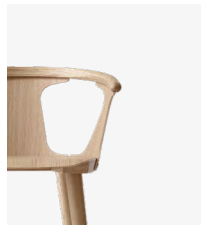

White oiled oak