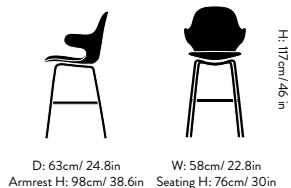

**Dimensions**  
H: 107 cm/42.1in, D: 63cm/24.8in, W:  
58cm/22.8in, Armrest height: 88 cm/34.6 in,  
Seating height: 66cm/26in

**Package dimensions**  
H: 125cm / 49.2in, W: 61cm / 24in, D: 61cm / 24in

### 2017

D: 63cm / 24.8in  
Armrest H: 98cm / 38.6in  
W: 58cm / 22.8in  
Seating H: 76cm / 30in

#### Dimensions

H: 117 cm / 46in, D: 63cm / 24.8in,  
W: 58cm / 22.8in, Armrest height: 98cm / 38.6 in,  
Seating height: 76 cm / 30in

#### Package dimensions (cm/in)

H: 125cm / 49.2in, W: 61cm / 24in, D: 61cm / 24in