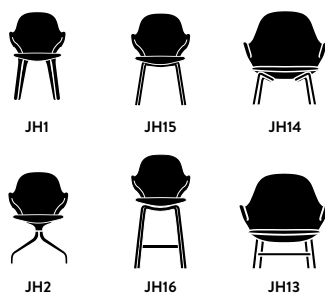

Related products

→ Black powder coated steel tube

&Tradition®