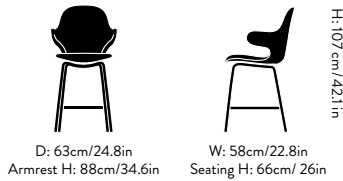

Catch <sup>JH16</sup>  
Jaime Hayon  
2017

D: 63cm/24.8in  
Armrest H: 88cm/34.6in

W: 58cm/22.8in  
Seating H: 66cm/ 26in

**Dimensions**  
H: 107 cm/42.1in, D: 63cm/24.8in, W:  
58cm/22.8in, Armrest height: 88 cm/34.6 in,  
Seating height: 66cm/26in

**Package dimensions**  
H: 125cm / 49.2in, W: 61cm / 24in, D: 61cm / 24in

### 2017

D: 63cm / 24.8in  
Armrest H: 98cm / 38.6in  
W: 58cm / 22.8in  
Seating H: 76cm / 30in

#### Dimensions

H: 117 cm / 46in, D: 63cm / 24.8in,  
W: 58cm / 22.8in, Armrest height: 98cm / 38.6 in,  
Seating height: 76 cm / 30in