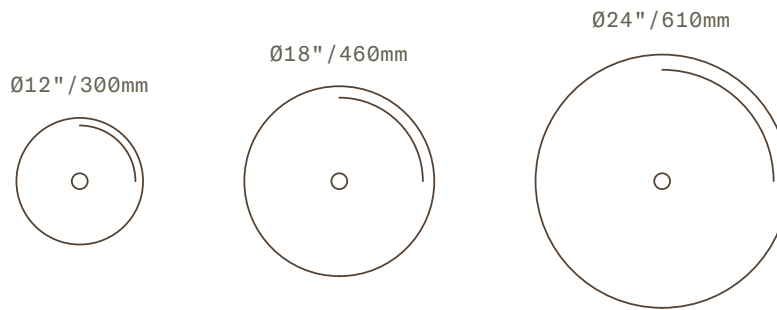

SkLO

Pool

WALLPIECE

From left: Medium/Strawberry, Small/Smoke, Large/Plum with Dark Oxidized steel wall hooks

SkLO Pool wallpieces are discs of handblown glass with open mouths at the center where the pieces are broken from the glassmaster's pipe and flame polished, giving each a unique detail. SkLO Pool wallpieces are hung with handmade steel wall hooks. The steel wall hooks come in two different depths, 3" and 4" (7.5 and 10cm) to allow for slight overlapping of the pool discs. Unless otherwise specified, a mix of 3" and 4" hooks is provided.

All glass dimensions are approximate - handblown glass dimensions vary by nature and intent
Made in the Czech Republic

SC305 -----
SC306 -----
SC3107-----

Small
Medium
Large

Glass colors

- Plum
- Smoke
- Smokey Gray
- Steel Blue
- Strawberry
- Light Beige
- Gray
- New Blue
- White