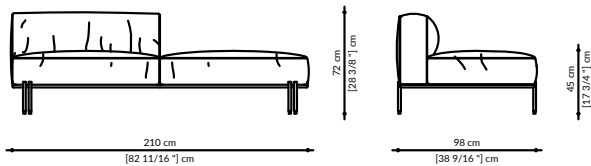

CENTRAL 210 LEFT BACK also available right model

FABRIC SUPERIOR | SED.SOFT.142.SUP

Metal base matt black finish with double metal feet matt bronzed brass finish
Leather back and side covering - Upholstering Fabric Superior

FABRIC DELUXE | SED.SOFT.142.DEL

Metal base matt black finish with double metal feet matt bronzed brass finish
Leather back and side covering - Upholstering Fabric Deluxe

LEATHER | SED.SOFT.142.PEL

Metal base matt black finish with double metal feet matt bronzed brass finish
Leather back and side covering - Upholstering Bovine Leather

NUBUCK | SED.SOFT.142.NAB

Metal base matt black finish with double metal feet matt bronzed brass finish
Leather back and side covering - Upholstering Nubuck