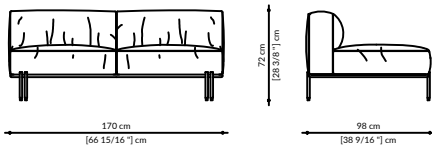

CENTRAL 170

FABRIC SUPERIOR | SED.SOFT.131.SUP
Metal base matt black finish with double metal feet matt bronzed brass finish
Leather back and side covering - Upholstering Fabric Superior

FABRIC DELUXE | SED.SOFT.131.DEL
Metal base matt black finish with double metal feet matt bronzed brass finish
Leather back and side covering - Upholstering Fabric Deluxe

LEATHER | SED.SOFT.131.PEL
Metal base matt black finish with double metal feet matt bronzed brass finish
Leather back and side covering - Upholstering Bovine Leather

NUBUCK | SED.SOFT.131.NAB
Metal base matt black finish with double metal feet matt bronzed brass finish
Leather back and side covering - Upholstering Nubuck