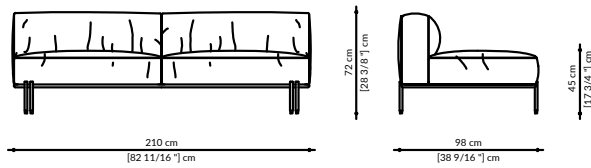

Soft Ratio Composition L

DESIGN | PAOLO CASTELLI

CENTRAL 210

FABRIC SUPERIOR | SED.SOFT.141.SUP

Metal base matt black finish with double metal feet matt bronzed brass finish
Leather back and side covering - Upholstering Fabric Superior

FABRIC DELUXE | SED.SOFT.141.DEL

Metal base matt black finish with double metal feet matt bronzed brass finish
Leather back and side covering - Upholstering Fabric Deluxe

LEATHER | SED.SOFT.141.PEL

Metal base matt black finish with double metal feet matt bronzed brass finish
Leather back and side covering - Upholstering Bovine Leather

NUBUCK | SED.SOFT.141.NAB

Metal base matt black finish with double metal feet matt bronzed brass finish
Leather back and side covering - Upholstering Nubuck