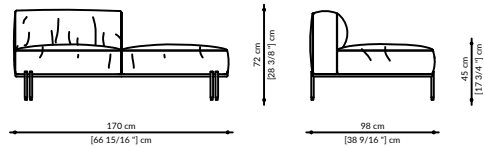

CENTRAL 170 LEFT BACK also available right model

FABRIC SUPERIOR | SED.SOFT.132.SUP
Metal base matt black finish with double metal feet matt bronzed brass finish
Leather back and side covering - Upholstering Fabric Superior

FABRIC DELUXE | SED.SOFT.132.DEL
Metal base matt black finish with double metal feet matt bronzed brass finish
Leather back and side covering - Upholstering Fabric Deluxe

LEATHER | SED.SOFT.132.PEL
Metal base matt black finish with double metal feet matt bronzed brass finish
Leather back and side covering - Upholstering Bovine Leather

NUBUCK | SED.SOFT.132.NAB
Metal base matt black finish with double metal feet matt bronzed brass finish
Leather back and side covering - Upholstering Nubuck

TERMINAL 190 LEFT

also available right model