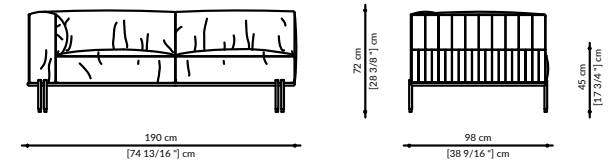

FABRIC SUPERIOR | SED.SOFT.133.SUP
Metal base matt black finish with double metal feet matt bronzed brass finish
Leather back and side covering - Upholstering Fabric Superior

FABRIC DELUXE | SED.SOFT.133.DEL
Metal base matt black finish with double metal feet matt bronzed brass finish
Leather back and side covering - Upholstering Fabric Deluxe

LEATHER | SED.SOFT.133.PEL
Metal base matt black finish with double metal feet matt bronzed brass finish
Leather back and side covering - Upholstering Bovine Leather

NUBUCK | SED.SOFT.133.NAB
Metal base matt black finish with double metal feet matt bronzed brass finish
Leather back and side covering - Upholstering Nubuck

also available right model