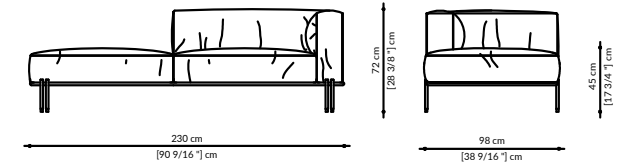

## CHAISE LONGUE 230 LEFT

also available right model