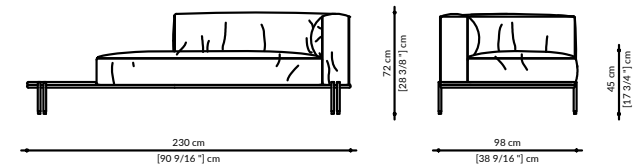

## CHAISE LONGUE 230 LEFT WITH TABLE

also available right model

(for composition M and L)