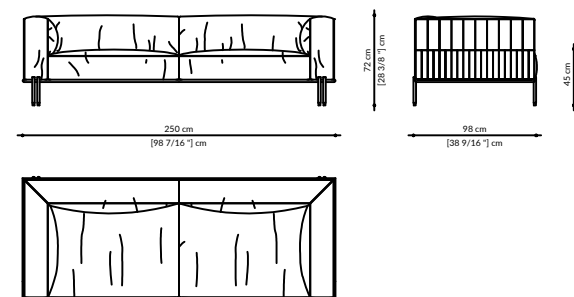

FABRIC SUPERIOR | SED.SOFT.120.SUP

Metal base matt black finish with double metal feet matt bronzed brass finish
Leather back and side covering - Upholstering Fabric Superior

FABRIC DELUXE | SED.SOFT.120.DEL

Metal base matt black finish with double metal feet matt bronzed brass finish
Leather back and side covering - Upholstering Fabric Deluxe

LEATHER | SED.SOFT.120.PEL

Metal base matt black finish with double metal feet matt bronzed brass finish
Leather back and side covering - Upholstering Bovine Leather

NUBUCK | SED.SOFT.120.NAB

Metal base matt black finish with double metal feet matt bronzed brass finish
Leather back and side covering - Upholstering Nubuck