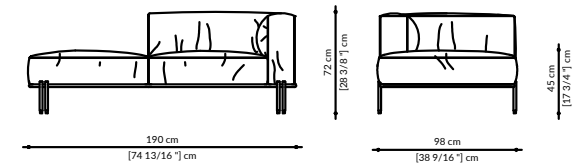

CHAISE LONGUE 190 LEFT
model

FABRIC SUPERIOR | SED.SOFT.334.SUP
Metal base matt black finish with double metal feet matt bronzed brass finish
Leather back and side covering - Upholstering Fabric Superior

FABRIC DELUXE | SED.SOFT.334.DEL
Metal base matt black finish with double metal feet matt bronzed brass finish
Leather back and side covering - Upholstering Fabric Deluxe

LEATHER | SED.SOFT.334.PEL
Metal base matt black finish with double metal feet matt bronzed brass finish
Leather back and side covering - Upholstering Bovine Leather

NUBUCK | SED.SOFT.334.NAB
Metal base matt black finish with double metal feet matt bronzed brass finish
Leather back and side covering - Upholstering Nubuck