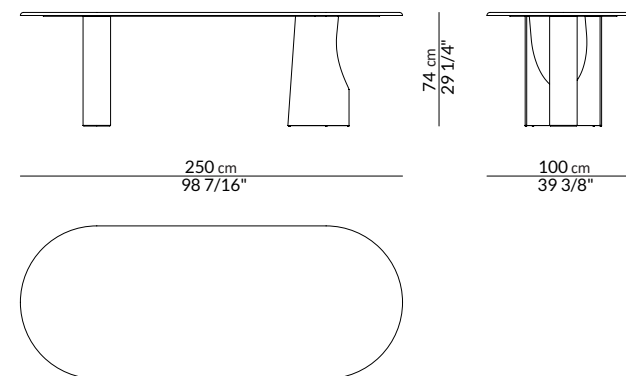

OVAL MATT | TAV.ELLI.310

Top in Marble Marquina Black matt finish

Bases in metal matt bronze brass finish and matt black and marble Marquina Black Matt finish

OVAL GLOSSY | TAV.ELLI.311

Top in Marble Marquina Black glossy finish

Bases in metal matt bronze brass finish and matt black and marble Marquina Black Glossy finish