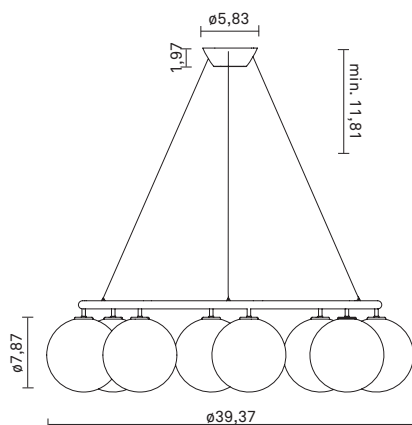

NUURA

MIIRA 8 CIRCULAR Rock Grey/Opal White

Design: Sofie Refer, 2020. US-model.

Miira 8 Circular in mouth-blown Opal White glass and Rock Grey finish. Incl. Ceiling plate.

The significant details of Miira are the fine curves and thin neck that gives a graceful appearance. The Miira Collection features mouth-blown glass globes in both Opal White and Optic Clear. The Optic glass has slight variances due to the handmade process, which makes each piece unique.

Miira collection is designed with the chandelier as a centre and expands into a complete series of lights, manufactured in the highest quality.

Miira 8 Circular, comprising eight mouth-blown glass domes, has a diameter of 39,37 in, making it ideal to place above a dining table or sofa.

Miira collection

The Miira collection include the following products:

- **Miira 1:** Rock Grey/Brass - Opal White/Optic clear
- **Miira 3:** Rock Grey/Brass - Opal White/Optic clear
- **Miira 1 Large:** Rock Grey/Brass - Opal White/Optic Clear
- **Miira 3 Large:** Rock Grey/Brass - Opal White/Optic Clear
- **Miira 4:** Rock Grey/Brass - Opal White/Optic Clear
- **Miira 6:** Rock Grey/Brass - Opal White/Optic Clear
- **Miira 6 Large:** Rock Grey/Brass, Opal White/Optic Clear
- **Miira 6 Circular:** Dark Bronze/Brass/Rock Grey, Opal White/Optic Clear
- **Miira 8 Circular:** Dark Bronze/Brass/Rock Grey, Opal White/Optic Clear
- **Miira 13:** Rock Grey/Brass - Opal White/Optic Clear
- **Miira 13 Large:** Rock Grey/Brass, Opal White/Optic Clear
- **Miira Wall:** Rock Grey/Brass - Opal White/Optic Clear
- **Miira Table:** Rock Grey/Brass - Opal White/Optic Clear