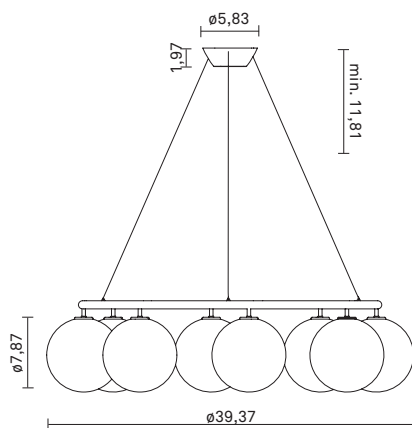

NUURA

MIIRA 8 CIRCULAR Brass/Opal White

Design: Sofie Refer, 2020. US-model.

Miira 8 Circular in mouth-blown Opal White glass and Brass finish. Incl. Ceiling plate.

The significant details of Miira are the fine curves and thin neck that gives a graceful appearance. The Miira Collection features mouth-blown glass globes in both Opal White and Optic Clear. The Optic glass has slight variances due to the handmade process, which makes each piece unique.

Miira collection is designed with the chandelier as a centre and expands into a complete series of lights, manufactured in the highest quality.

Miira 8 Circular, comprising eight mouth-blown glass domes, has a diameter of 39,37 in, making it ideal to place above a dining table or sofa.

Miira collection

The Miira collection include the following products:

- **Miira 1:** Rock Grey/Brass - Opal White/Optic clear
- **Miira 3:** Rock Grey/Brass - Opal White/Optic clear
- **Miira 1 Large:** Rock Grey/Brass - Opal White/Optic Clear
- **Miira 3 Large:** Rock Grey/Brass - Opal White/Optic Clear
- **Miira 4:** Rock Grey/Brass - Opal White/Optic Clear
- **Miira 6:** Rock Grey/Brass - Opal White/Optic Clear
- **Miira 6 Large:** Rock Grey/Brass, Opal White/Optic Clear
- **Miira 6 Circular:** Dark Bronze/Brass/Rock Grey, Opal White/Optic Clear
- **Miira 8 Circular:** Dark Bronze/Brass/Rock Grey, Opal White/Optic Clear
- **Miira 13:** Rock Grey/Brass - Opal White/Optic Clear
- **Miira 13 Large:** Rock Grey/Brass, Opal White/Optic Clear
- **Miira Wall:** Rock Grey/Brass - Opal White/Optic Clear
- **Miira Table:** Rock Grey/Brass - Opal White/Optic Clear