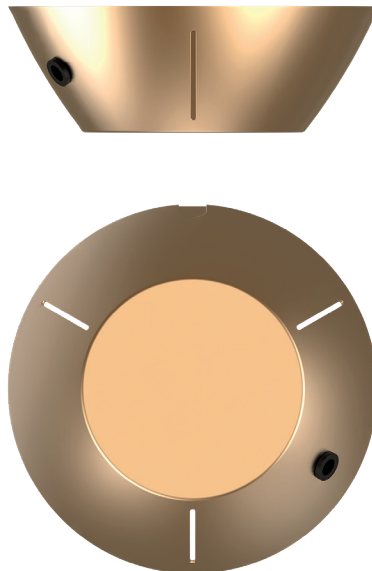

TECHNICAL INFO

Product no.: 3032008

Type: Suspension - Indoor

Colour:

Glass: Opal White

Metal: Brass

Cable: Clear

Materials:

Powder coated metal

Mouth-blown glass

Plastic cable

Dimensions:

ø39,37 x 7,87in

Ceiling plate: ø5,83mm x 1,97in

Plastic cable - Length: 98,43in

Weight (armature + glass): 9100g

Packaging:

Dimensions - armature: L:33,86in x W: 33,86in x H: 20,47in

Dimensions - glass: 8 x L: 9,25in x W: 8,66in x H: 8,86in

Weight: 4900g

Total weight incl. product: 14000g

Number of parcels: 9

Material: Brown cardboard.

Cleaning:

Use a soft dry cloth to clean the product.

Do not use household cleaners.

Certifications and labels:

CE - CE-certified

IP Rating - IP20

- Class II

Light source:

Socket: G9

Max wattage: 7W LED

Voltage (V): 120V

Recommended light source:

G9 LED 4W / 480 lumen- dimmable (Philips)

Bulbs not included

Dimmable if installed with appropriate dimmable LED light source(s) suitable for your dimmer circuit.

Light source can be added to delivery on request or via our webshop nuura.com.

For DALI compatibility, we recommend to use the Hytronik Trailing Edge Dimmer (HDD2200 DALI Dimmer) and our recommended light sources.

HDD2200 DALI Dimmer can be added to delivery on request.

Included ceiling plate: