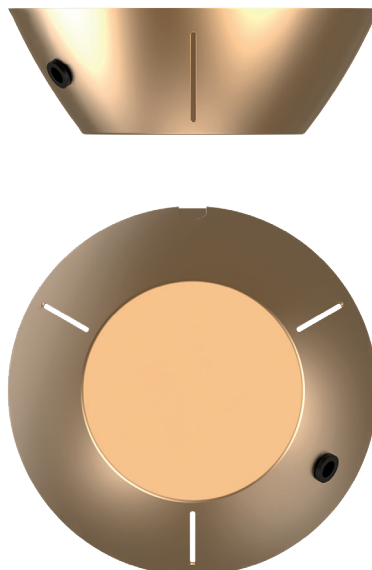

TECHNICAL INFO

Product no.: 3032002

Type: Suspension - Indoor

Colour:

Glass: Opal White

Metal: Brass

Cable: Clear

Materials:

Powder coated metal

Mouth-blown glass

Plastic cable

Dimensions:

ø31,5in x 7,87in

Ceiling plate: ø5,83in x 1,97in

Plastic cable - Length: 98,43in

Weight (armature + glass): 6900g

Packaging:

Dimensions- armature: L: 28,15in x W: 28,15in x H: 9,25in

Dimensions - glass: 6 x L: 9,25in x W: 8,66in x H: 8,86in

Weight: 3800g

Total weight incl. product: 10700g

Number of parcels: 7

Material: Brown cardboard.

Cleaning:

Use a soft dry cloth to clean the product.

Do not use household cleaners.

Certifications and labels:

CE - CE-certified

IP Rating - IP20

- Class II

Light source:

Socket: G9

Max wattage: 7W LED

Voltage (V): 120V

Recommended light source:

G9 LED 4W / 480 lumen- dimmable (Philips)

Bulbs not included

Dimmable if installed with appropriate dimmable LED light source(s) suitable for your dimmer circuit.

Light source can be added to delivery on request or via our webshop nuura.com.

For DALI compatibility, we recommend to use the Hytronik Trailing Edge Dimmer (HDD2200 DALI Dimmer) and our recommended light sources.

HDD2200 DALI Dimmer can be added to delivery on request.

Included ceiling plate: