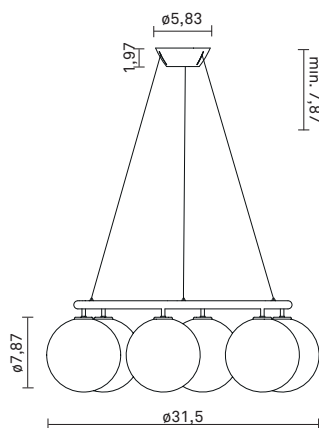

NUURA

MIIRA 6 CIRCULAR Rock Grey/Opal White

Design: Sofie Refer, 2020. US-model.

Miira 6 Circular in mouth-blown Opal White glass and Rock Grey finish. Incl. Ceiling plate.

The significant details of Miira are the fine curves and thin neck that gives a graceful appearance. The Miira Collection features mouth-blown glass globes in both Opal White and Optic Clear. The Optic glass has slight variances due to the handmade process, which makes each piece unique.

Miira collection is designed with the chandelier as a centre and expands into a complete series of lights, manufactured in the highest quality.

Miira 6 Circular, comprising six mouth-blown glass domes, has a diameter of 31,5 in, making it ideal to place above a dining table or sofa.

Miira collection

The Miira collection include the following products:

- **Miira 1:** Rock Grey/Brass - Opal White/Optic clear
- **Miira 3:** Rock Grey/Brass - Opal White/Optic clear
- **Miira 1 Large:** Rock Grey/Brass - Opal White/Optic Clear
- **Miira 3 Large:** Rock Grey/Brass - Opal White/Optic Clear
- **Miira 4:** Rock Grey/Brass - Opal White/Optic Clear
- **Miira 6:** Rock Grey/Brass - Opal White/Optic Clear
- **Miira 6 Large:** Rock Grey/Brass, Opal White/Optic Clear
- **Miira 6 Circular:** Dark Bronze/Brass/Rock Grey, Opal White/Optic Clear
- **Miira 8 Circular:** Dark Bronze/Brass/Rock Grey, Opal White/Optic Clear
- **Miira 13:** Rock Grey/Brass - Opal White/Optic Clear
- **Miira 13 Large:** Rock Grey/Brass, Opal White/Optic Clear
- **Miira Wall:** Rock Grey/Brass - Opal White/Optic Clear
- **Miira Table:** Rock Grey/Brass - Opal White/Optic Clear