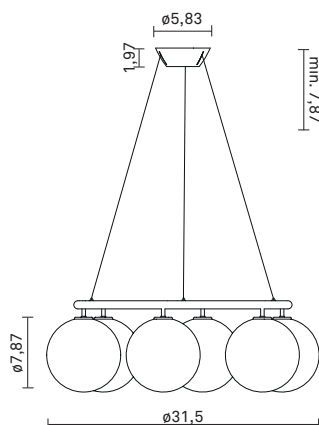

NUURA

MIIRA 6 CIRCULAR Brass/Opal White

Design: Sofie Refer, 2020. US-model.

Miira 6 Circular in mouth-blown Opal White glass and Brass finish. Incl. Ceiling plate.

The significant details of Miira are the fine curves and thin neck that gives a graceful appearance. The Miira Collection features mouth-blown glass globes in both Opal White and Optic Clear. The Optic glass has slight variances due to the handmade process, which makes each piece unique.

Miira collection is designed with the chandelier as a centre and expands into a complete series of lights, manufactured in the highest quality.

Miira 6 Circular, comprising six mouth-blown glass domes, has a diameter of 31,5 in, making it ideal to place above a dining table or sofa.

Miira collection

The Miira collection include the following products:

- **Miira 1:** Rock Grey/Brass - Opal White/Optic clear
- **Miira 3:** Rock Grey/Brass - Opal White/Optic clear
- **Miira 1 Large:** Rock Grey/Brass - Opal White/Optic Clear
- **Miira 3 Large:** Rock Grey/Brass - Opal White/Optic Clear
- **Miira 4:** Rock Grey/Brass - Opal White/Optic Clear
- **Miira 6:** Rock Grey/Brass - Opal White/Optic Clear
- **Miira 6 Large:** Rock Grey/Brass, Opal White/Optic Clear
- **Miira 6 Circular:** Dark Bronze/Brass/Rock Grey, Opal White/Optic Clear
- **Miira 8 Circular:** Dark Bronze/Brass/Rock Grey, Opal White/Optic Clear
- **Miira 13:** Rock Grey/Brass - Opal White/Optic Clear
- **Miira 13 Large:** Rock Grey/Brass, Opal White/Optic Clear
- **Miira Wall:** Rock Grey/Brass - Opal White/Optic Clear
- **Miira Table:** Rock Grey/Brass - Opal White/Optic Clear