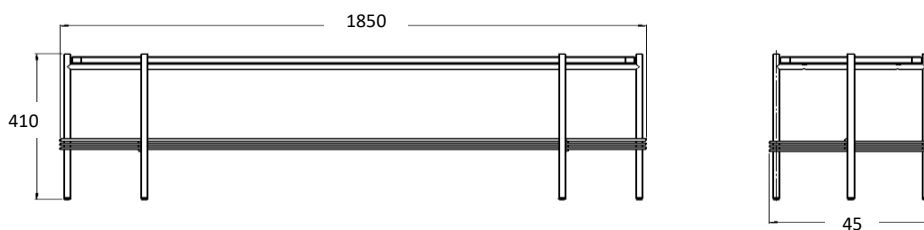

FACTS

MEASUREMENT

Height: 410 mm // Table top height 400 mm
 Length: 1850 mm
 Width: 450 mm
 Table top L X W : 1800 X 400 mm
 Table top thickness: 20 mm
 Leg diameter: 14 mm

WEIGHT ITEM

Table top: 40 kg, Frame: 4 kg

PACKAGING TYPE

Cardboard box, Chipboard, Foam

PACKAGING MEASUREMENT - L X W X H CM

Table top: L: 195 W: 50 H: 7 CM
 Frame: L: 190 W: 46 H: 45 CM

WEIGHT PACKAGING - MATERIAL TYPE

Table top:
 - Delivery note: 5 g
 - Chipboard: 18000 g
 - Foam protector: 30 g
 - Strapping: 10 g
 Total: 18 kg

Table frame:

- Delivery note: 5 g
 - Cardboard: 3000 g
 - Foam protector: 30 g
 Total: 3 kg

WEIGHT TOTAL:

Table top: 58 kg
 Frame: 7 kg

NUMBER OF PARCELS

2 psc.

MEASUREMENTS

CLEANING AND MAINTENANCE