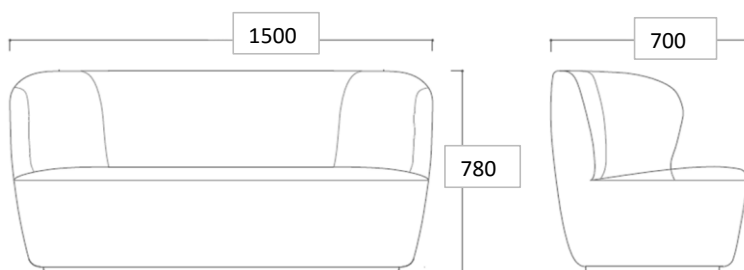

VERSION

- Fully upholstered / black base

TYPES

Order item - look for part number in the pricelist.
The series consists of the following:

Stay Sofa , W: 70 cm // L: 150 cm, 190 cm, 260 cm.
Stay Sofa , W: 95 cm // L: 190 cm, 220 cm, 260 cm
Stay Sofa , W: 110 cm // L: 220 cm, 260 cm
Stay Lounge Chair - Large
Stay Lounge Chair - Small
Stay Lounge Chair - Small Swivel
Stay Ottoman

MEASUREMENTS

FACTS

MEASUREMENT - H X L X W: MM

Height: 780 mm
Length: 1500 mm
Width: 700 mm
Sitting height: 410 mm
Sitting depth: 550 mm

WEIGHT ITEM
67 kg

PACKAGING MEASUREMENT - L x W x H CM
153x73x78

PACKAGING - MATERIAL TYPE

MEASUREMENTS

FACTS

MEASUREMENT - H X L X W: MM

Height: 780 mm
Length: 1900 mm
Width: 700 mm
Sitting height: 410 mm
Sitting depth: 550 mm

WEIGHT ITEM
72 kg

PACKAGING MEASUREMENT - L x W x H CM
193x73x78 cm

PACKAGING - MATERIAL TYPE

MEASUREMENTS

FACTS

MEASUREMENT - H X L X W: MM

Height: 780 mm
Length: 2600 mm
Width: 700 mm
Sitting height: 410 mm
Sitting depth: 550 mm

WEIGHT ITEM
125 kg

PACKAGING TYPE
Cardboard box, chipboard and euro pallet