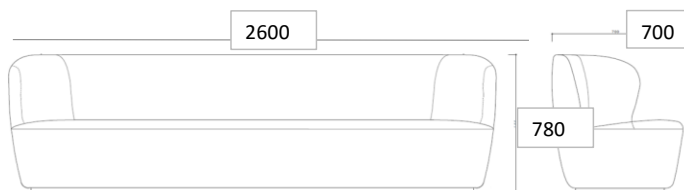

MEASUREMENTS

FACTS

MEASUREMENT - H X L X W: MM

Height: 780 mm
Length: 1900 mm
Width: 700 mm
Sitting height: 410 mm
Sitting depth: 550 mm

WEIGHT ITEM
72 kg

PACKAGING MEASUREMENT - L x W x H CM
193x73x78 cm

PACKAGING - MATERIAL TYPE

Stay here, stay with me, stay relaxed, stay and read... Stay Collection, consisting of two lounge chairs and three sofas, has a sculptural and organic shape that, besides from giving a contemporary look, also embraces the user and encourages to stay seated. The characteristic shape is almost like a singular continuous pencil stroke wrapping a solid texture. The collection is suitable for both public spaces and private homes as its small size fits very well to populate spaces of limited size where keeping cosiness and comfort are essential.

VERSION

- Fully upholstered / black base

TYPES

Order item - look for part number in the pricelist.
The series consists of the following:

Stay Sofa , W: 70 cm // L: 150 cm, 190 cm, 260 cm.
Stay Sofa , W: 95 cm // L: 190 cm, 220 cm, 260 cm
Stay Sofa , W: 110 cm // L: 220 cm, 260 cm
Stay Lounge Chair - Large
Stay Lounge Chair - Small
Stay Lounge Chair - Small Swivel
Stay Ottoman

MEASUREMENTS

FACTS

MEASUREMENT - H X L X W: MM

Height: 780 mm
Length: 2600 mm
Width: 700 mm
Sitting height: 410 mm
Sitting depth: 550 mm

WEIGHT ITEM
125 kg

PACKAGING TYPE
Cardboard box, chipboard and euro pallet