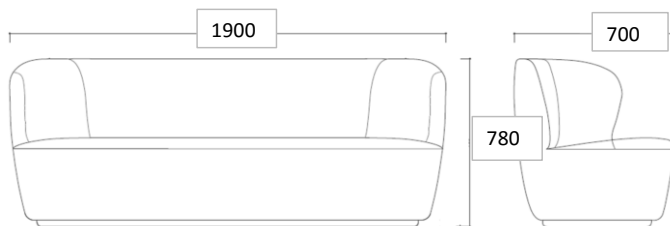

MEASUREMENTS

FACTS

MEASUREMENT - H X L X W: MM

Height: 780 mm
Length: 1500 mm
Width: 700 mm
Sitting height: 410 mm
Sitting depth: 550 mm

WEIGHT ITEM
67 kg

PACKAGING MEASUREMENT - L x W x H CM
153x73x78

PACKAGING - MATERIAL TYPE

VERSION

- Fully upholstered / black base

TYPES

Order item - look for part number in the pricelist.
The series consists of the following:

Stay Sofa , W: 70 cm // L: 150 cm, 190 cm, 260 cm.
Stay Sofa , W: 95 cm // L: 190 cm, 220 cm, 260 cm
Stay Sofa , W: 110 cm // L: 220 cm, 260 cm
Stay Lounge Chair - Large
Stay Lounge Chair - Small
Stay Lounge Chair - Small Swivel
Stay Ottoman

MEASUREMENTS

FACTS

MEASUREMENT - H X L X W: MM

Height: 780 mm
Length: 1900 mm
Width: 700 mm
Sitting height: 410 mm
Sitting depth: 550 mm

WEIGHT ITEM
72 kg

PACKAGING MEASUREMENT - L x W x H CM
193x73x78 cm

PACKAGING - MATERIAL TYPE

MEASUREMENTS

FACTS

MEASUREMENT - H X L X W: MM

Height: 780 mm
Length: 2600 mm
Width: 700 mm
Sitting height: 410 mm
Sitting depth: 550 mm

WEIGHT ITEM
125 kg

PACKAGING TYPE
Cardboard box, chipboard and euro pallet