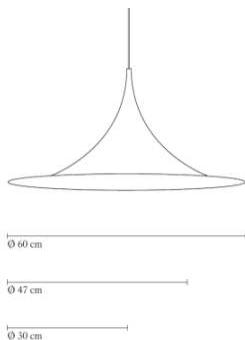

SM1, SM2, SM3

COLOURS

// Matt black

// Matt white

// Glossy orange

// Glossy blue-grey

// Glossy anthracite grey

FACTS

MEASUREMENT - L X W X H MM

Lamp rosette height: 57 mm
Lamp rosette diameter: 114 mm
Shade height: 150 mm
Shade diameter: Ø300 mm
Cable length, exposed: APP. 2200 mm
Cable length, total: APP. 2500 mm

WEIGHT ITEM - LAMP INCL. WIRE AND ROSETTE

530 g

PACKAGING TYPE

Cardboard box

PACKAGING MEASUREMENT - L X W X H CM

L:33 X W:33 X H:20 cm

WEIGHT PACKAGING - MATERIAL TYPE (recycleable)

- Delivery note: 5 g
- PE-LD PolyEthylen, bottom and top: 42 g
- Socket protection: 11 g
- Brown paper post (2 pcs. Triangles and rosette box): 208 g
- PE polybag: 61 g
- Cardboard, outer white box w/5ply Corrugated: 400 g
- Screws: 7 g
- Light bulb: 38 g

WEIGHT PACKAGING - TOTAL

1302 g

NUMBER OF PARCELS

1 pcs.

* Lightbulb not included.