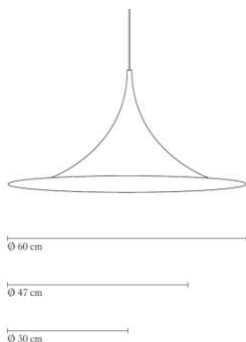

SM1, SM2, SM3

COLOURS

// Matt black

// Matt white

// Glossy orange

// Glossy blue-grey

// Glossy anthracite grey

FACTS

MEASUREMENT - L X W X H MM

Lamp rosette height: 57 mm
Lamp rosette diameter: 114 mm
Shade height: 235 mm
Shade diameter: Ø470 mm
Cable length, exposed: APP. 2200 mm
Cable length, total: APP. 2500 mm

WEIGHT ITEM - LAMP INCL. WIRE AND ROSETTE

870 g

PACKAGING TYPE

Cardboard box

PACKAGING MEASUREMENT - L X W X H CM

L:50 X W:50 X H:28.5 cm

WEIGHT PACKAGING - MATERIAL TYPE (recycleable)

- Delivery note: 5 g
- PE-LD PolyEthylen, bottom and top: 61 g
- Socket protection: 11 g
- Brown paper post (2 pcs. Triangles and rosette box): 317 g
- PE polybag: 61 g
- Cardboard, outer white box w/5ply Corrugated: 1000 g
- Screws: 7 g
- Light bulb: 28 g

WEIGHT PACKAGING - TOTAL

2360 g

NUMBER OF PARCELS

1 pcs.

* Lightbulb not included.