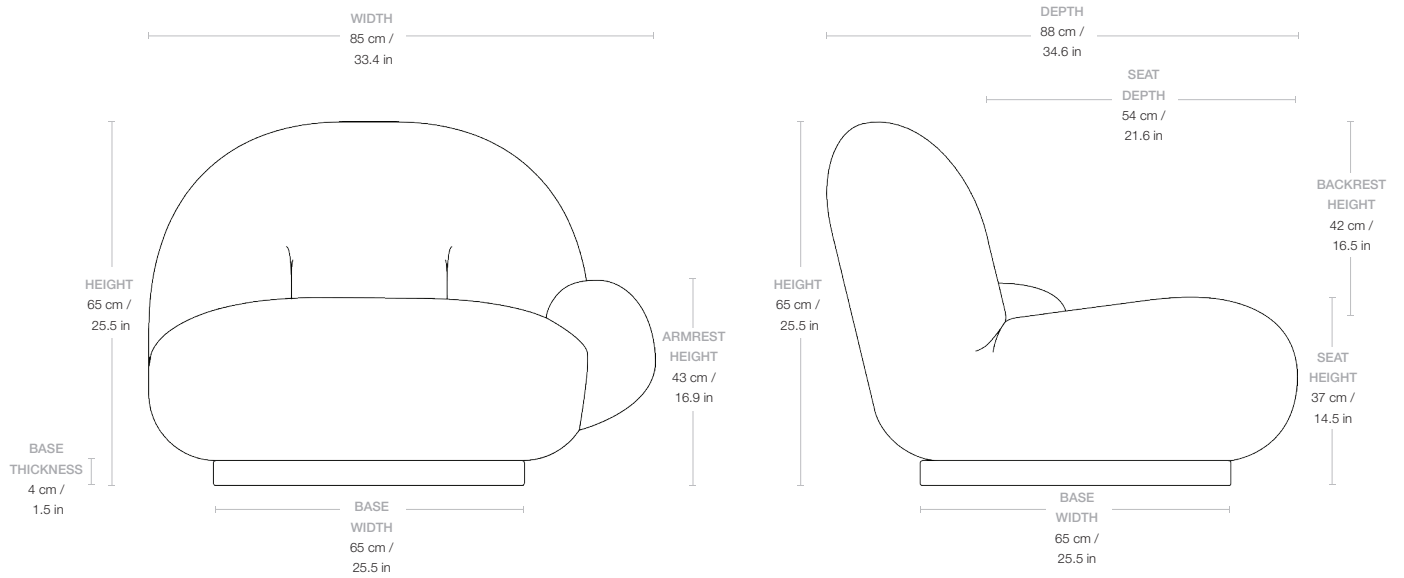

---

Dimensions

WIDTH	100 cm / 39.3 in
DEPTH	85 cm / 33.4 in
HEIGHT	65 cm / 25.5 in
SEAT DEPTH	54 cm / 21.2 in
SEAT HEIGHT	35 cm / 13.7 in
BACKREST HEIGHT	42 cm / 16.5 in
ARMREST HEIGHT	43 cm / 17.3 in
ARMREST DISTANCE	32 cm / 12.5 in

---

Dimensions

WIDTH	85 cm / 33.4 in
DEPTH	88 cm / 34.6 in
HEIGHT	65 cm / 25.5 in
SEAT DEPTH	54 cm / 21.2 in
SEAT HEIGHT	37 cm / 14.5 in
BACKREST HEIGHT	42 cm / 16.5 in
ARMREST HEIGHT	43 cm / 16.9 in

---

Weight

TOTAL WEIGHT 26,75 kg / 58,97 lbs

---

Upholstery Consumption

X 140 CM FABRIC WIDTH / X 55 IN FABRIC WIDTH

FABRIC CONSUMPTION 340 cm / 133.8 in

---

## Packaging

NUMBER OF PARCELS	1
PACKAGING LENGTH	120 cm / 47,24 in
PACKAGING WIDTH	80 cm / 31,49 in
PACKAGING HEIGHT	85 cm / 33,46 in
PACKAGING WEIGHT	14,5 kg / 31,96 lbs
GROSS WEIGHT	41,25 kg / 90,94 lbs