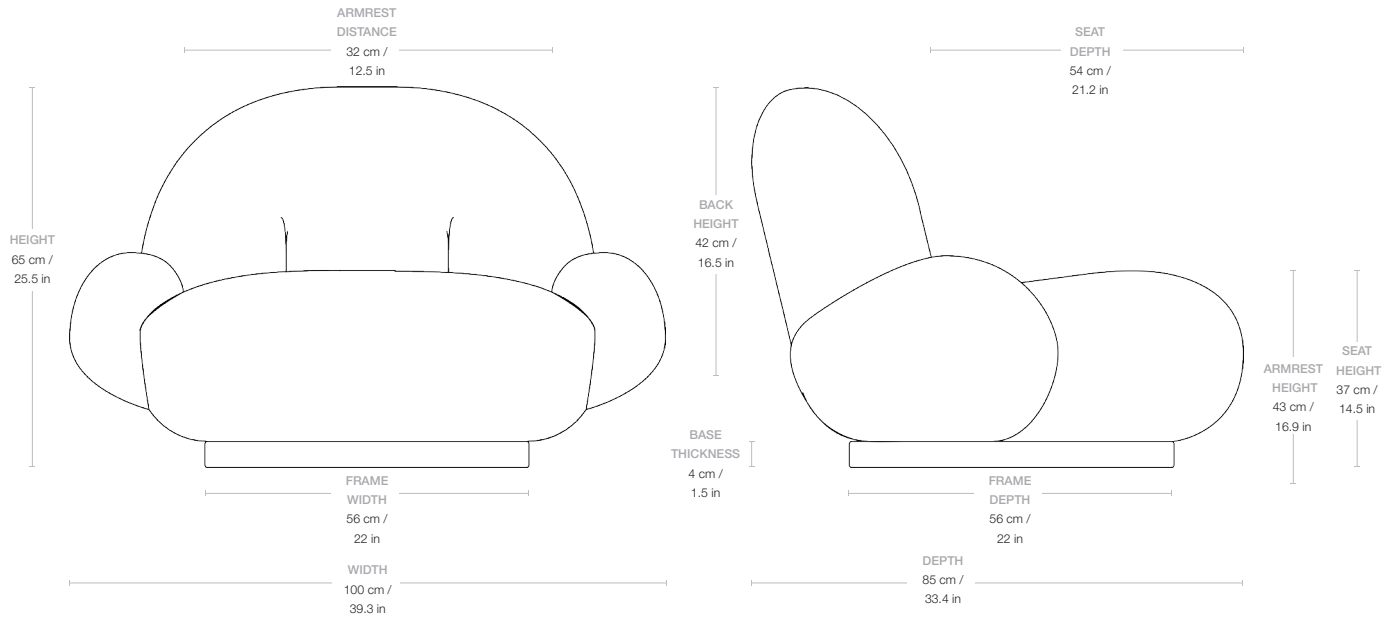

---

Dimensions

WIDTH	100 cm / 39.3 in
DEPTH	85 cm / 33.4 in
HEIGHT	65 cm / 25.5 in
SEAT DEPTH	54 cm / 21.2 in
SEAT HEIGHT	35 cm / 13.7 in
BACKREST HEIGHT	42 cm / 16.5 in
ARMREST HEIGHT	43 cm / 17.3 in
ARMREST DISTANCE	32 cm / 12.5 in

---

Weight

TOTAL WEIGHT 27,5 kg / 29 kg (returning swivel) / 60,62 lbs / 63,93 lbs (returning swivel)

---

Upholstery Consumption

X 140 CM FABRIC WIDTH / X 55 IN FABRIC WIDTH

FABRIC CONSUMPTION 400 cm / 157.4 in

---

Dimensions

WIDTH	85 cm / 33.4 in
DEPTH	88 cm / 34.6 in
HEIGHT	65 cm / 25.5 in
SEAT DEPTH	54 cm / 21.2 in
SEAT HEIGHT	37 cm / 14.5 in
BACKREST HEIGHT	42 cm / 16.5 in
ARMREST HEIGHT	43 cm / 16.9 in

---

## Packaging

NUMBER OF PARCELS	1
PACKAGING LENGTH	120 cm / 47,24 in
PACKAGING WIDTH	80 cm / 31,49 in
PACKAGING HEIGHT	85 cm / 33,46 in
PACKAGING WEIGHT	14,5 kg / 31,96 lbs
GROSS WEIGHT	41,25 kg / 90,94 lbs