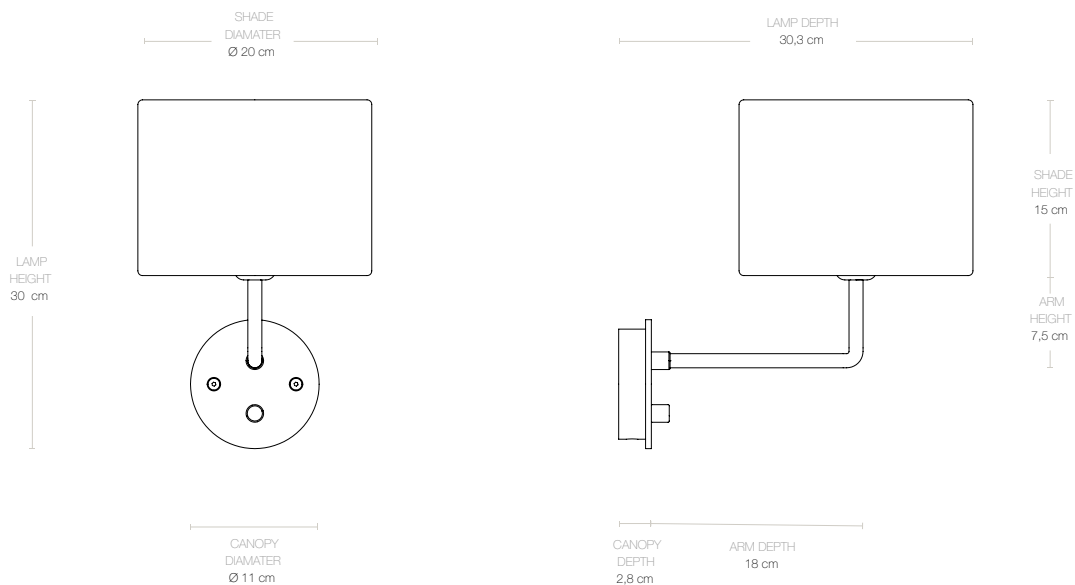

Materials & Finishes

SHADE Canvas, White

BASE Dark Antique Brass

CORD SHAPE	Round
CORD COLOUR	Black Textile
MATERIALS	Antique Brass, Textile

Dimensions

LAMP WIDTH	30 cm
LAMP HEIGHT	33 cm
LAMP DEPTH	54 cm
SHADE DIAMETER	Ø 30 cm
SHADE HEIGHT	17 cm
CANOPY DIAMETER	Ø 11 cm
CANOPY DEPTH	2,8 cm
ARM DEPTH	36,6 cm
ARM HEIGHT	9 cm
CORD LENGTH	180 cm

Product Documents

ASSEMBLY INSTRUCTIONS	69-20-012-02_Gravity_Wall_Lamp_Large_AssemblyInstructions
-----------------------	---

Gravity Wall Lamp - Small, EU

Designed by Space Copenhagen - 2019

ITEM NUMBER

Gravity Wall Lamp - Small (Shade: Canvas)	10035486
Gravity Wall Lamp - Small (Shade: White)	10035487

Materials & Finishes

SHADE

Canvas, White

BASE

Dark Antique Brass

CORD SHAPE	Round
CORD COLOUR	Black Textile
MATERIALS	Antique Brass, Textile

Dimensions

LAMP WIDTH	20 cm
LAMP HEIGHT	30 cm
LAMP DEPTH	30,3 cm
SHADE DIAMETER	Ø20 cm
SHADE HEIGHT	15 cm
CANOPY DIAMETER	Ø11 cm
CANOPY DEPTH	2,8 cm
ARM DEPTH	18 cm
ARM HEIGHT	7,5 cm
CORD LENGTH	180 cm

Weight

TOTAL WEIGHT	0,9 kg
--------------	--------

Packaging

NUMBER OF PARCELS	1
PACKAGING LENGTH	26,5 cm
PACKAGING WIDTH	25 cm
PACKAGING HEIGHT	14 cm
PACKAGING WEIGHT	0,24 Kg
GROSS WEIGHT	1,14 Kg

Electrical Specifications