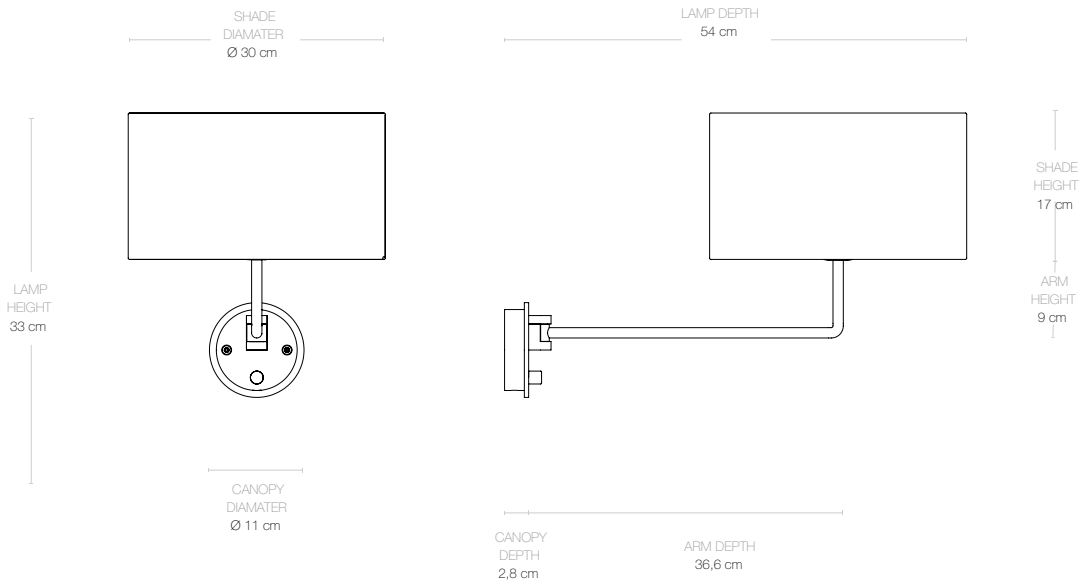

Gravity Wall Lamp - Large, EU

Designed by Space Copenhagen - 2019

ITEM NUMBER	Gravity Wall Lamp - Large (Shade: Canvas)	10035492
	Gravity Wall Lamp - Large (Shade: White)	10035493

DESCRIPTION

The Gravity Collection designed by Space Copenhagen, consisting of two table lamps, a floor lamp, two pendants and now also two wall lamps is aesthetically contrasting strength and fragility. Taking its name from the lamp's distinctive balance between the anchoring of the heavy, cylindrical base and the lightweight, airy shade, it beautifully merges into a sculptural whole. Blending understated elegance, clean functionality and effortless in its own succinct and simple way, the Gravity Lamp gives an ambient and subtle light display and creates different moods and expressions depending on the choice of size and combination of materiality.

Materials & Finishes

SHADE Canvas, White

BASE Dark Antique Brass

CORD SHAPE	Round
CORD COLOUR	Black Textile
MATERIALS	Antique Brass, Textile

Dimensions

LAMP WIDTH	30 cm
LAMP HEIGHT	33 cm
LAMP DEPTH	54 cm
SHADE DIAMETER	Ø 30 cm
SHADE HEIGHT	17 cm
CANOPY DIAMETER	Ø 11 cm
CANOPY DEPTH	2,8 cm
ARM DEPTH	36,6 cm
ARM HEIGHT	9 cm
CORD LENGTH	180 cm

Weight

TOTAL WEIGHT	1,13 kg
--------------	---------

Packaging

NUMBER OF PARCELS	1
PACKAGING LENGTH	47 cm
PACKAGING WIDTH	26,5 cm
PACKAGING HEIGHT	14 cm
PACKAGING WEIGHT	0,398 Kg
GROSS WEIGHT	1,528 Kg

Electrical Specifications

Materials & Finishes

SHADE

Canvas, White

BASE

Dark Antique Brass

CORD SHAPE	Round
CORD COLOUR	Black Textile
MATERIALS	Antique Brass, Textile

Dimensions

LAMP WIDTH	20 cm
LAMP HEIGHT	30 cm
LAMP DEPTH	30,3 cm
SHADE DIAMETER	Ø20 cm
SHADE HEIGHT	15 cm
CANOPY DIAMETER	Ø11 cm
CANOPY DEPTH	2,8 cm
ARM DEPTH	18 cm
ARM HEIGHT	7,5 cm
CORD LENGTH	180 cm