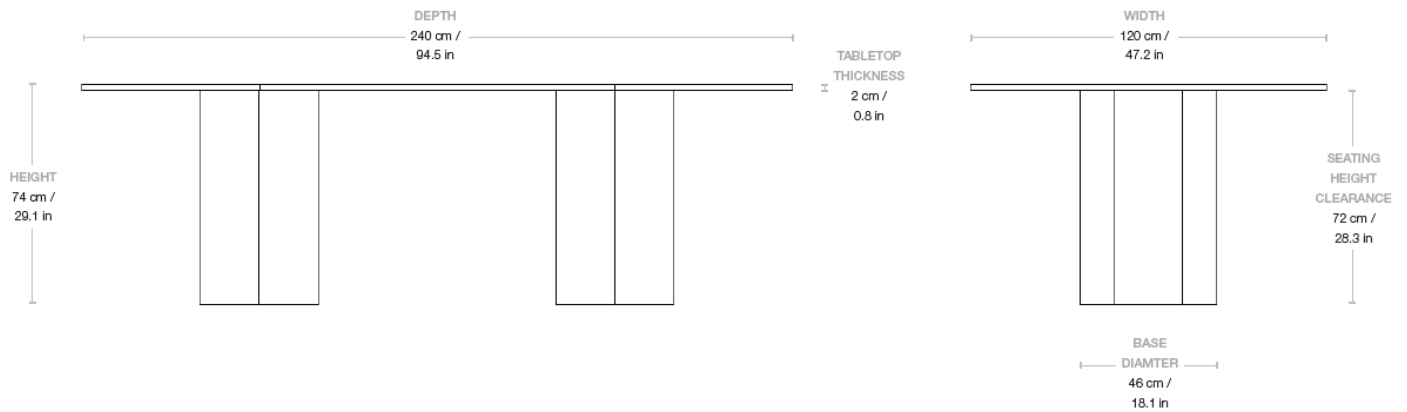

Materials & Finishes

TABLE TOP FINISH

White Traverine stone

STRUCTURE AND LEGS FINISH

White Traverine stone

**MATERIALS**

Travertine, Steel

Dimensions

WIDTH	120 cm / 47.2 in
DEPTH	240 cm / 94.5 in
HEIGHT	74 cm / 29.1 in
SEATING HEIGHT CLEARANCE	72 cm / 28.3 in
TABLE TOP THICKNESS	2 cm / 0.8 in
DIAMETER OF COLUMN/LEG	46 cm / 18.1 in

Weight

TOTAL WEIGHT	446 kg / 983 lbs
TABLE TOP WEIGHT	260 kg / 573 lbs
BASE WEIGHT	93 kg / 205 lbs

Number of parcels	3
PACKAGING 1 + 2	
PACKAGING LENGTH	46 cm / 18.1 in
PACKAGING WIDTH	52 cm / 20.5 in
PACKAGING HEIGHT	78 cm / 30.7 in
PACKAGING WEIGHT	27 kg / 60 lbs
GROSS WEIGHT	120 kg / 265 lbs

PACKAGING 3

PACKAGING LENGTH 250 cm / 98.4 in

PACKAGING WIDTH 130 cm / 51.2 in

PACKAGING HEIGHT 10 cm / 3.9 in

PACKAGING WEIGHT 80 kg / 176 lbs

GROSS WEIGHT 340 kg / 750 lbs

Test & Certifications

NAME OF TEST

NAME OF TEST