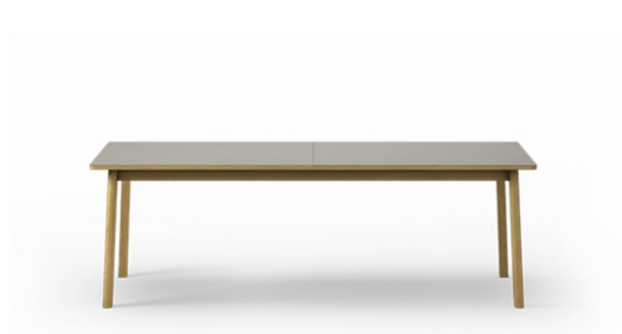

Product Sheet

Ana

By Arde, 2018

Model	6490 - Extension Table
About	The Ana Table is a dining table with a solid wood frame and an extendable table top. Underneath is a butterfly folding system, providing a discrete place to store the leaves of the table when not in use. Conceived with agility in mind, the easy-to-use extension mechanism makes the Ana Table an enduring design that allows for up to 12 guests. The choice of table tops includes nanolaminate versions in a variety of colours, each with a different type of oak edge as an accent.
Product group	Tables
Measurements	L: 220/320 cm, W: 95 cm, H: 73 cm
Weight	75 kg
Materials	Legs of solid wood. Table top of laminated chipboard with solid wood edges, and topped with Fenix nano laminate. Integrated butterfly extension mechanism automatically hides the extension leaves under the table top when not in use. Knock-down, delivered unassembled.
Test	EN 15372:2016 (L1)
Guarantee	Fredericia Furniture A/S offers a five-year guarantee against manufacturing defects in standard products (materials and construction). Wear and damage to covers, surface treatment, inappropriate use and the like are not covered by the warranty.
Download	Download images, architect files at our partner portal on www.fredericia.com

Drawing

Colours

FRAME FINISH

Oak soap

Smoked oak oil stained

TABLE TOPS

Almond nano laminate

Black nano laminate