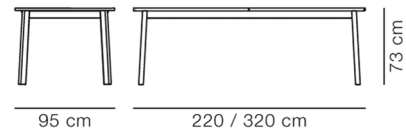

Colours

FRAME FINISH

TABLE TOPS

Fredericia