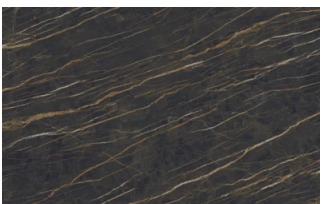

Nichel

Piombo

Titanio

Ossido ottone

Ossido bronzo

Woods

WOODS 1

Woods 1

Natural oak

Oak visone

Oak cenere

Oak castoro

Oak carbone

WOODS 2

Woods 2

Canaletto walnut

Heat-treated oak

Stoneware

STONEWARE

Matt stoneware

Azalai nero

Jasper moka

Storm grigio

Storm nero

Senda grigio

Pacific bianco

Glossy stoneware

Noir desir

Calacatta oro

Breche capraia

Textured finishes

TEXTURED FINISHES