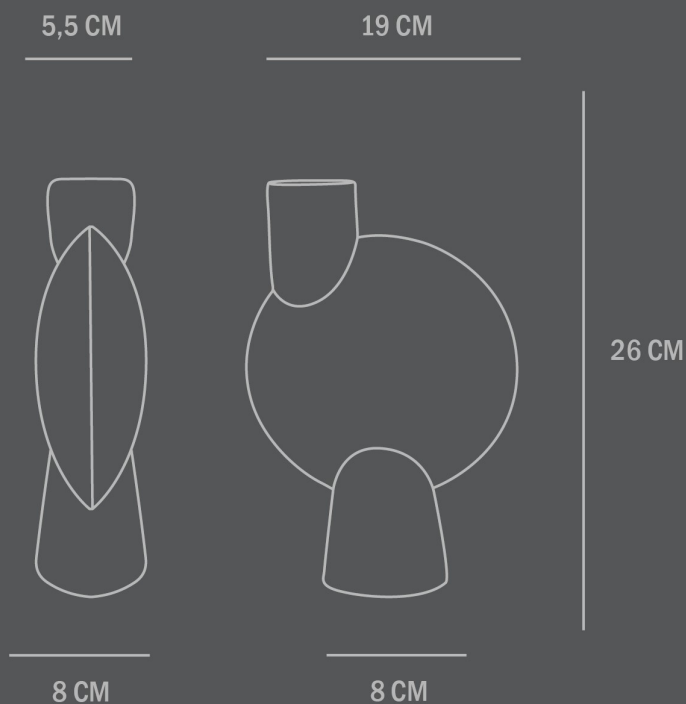

Care instructions:

Use a soft dry cloth to clean the product.

Do not use household cleaners.

Not waterproof

Dimensions: H26 / L19 / W8 CM

Country of origin: CN

Product weight: 0,70 Kg

Packaging:

Dimensions: L32 / W14 / H24 CM

Total weight incl. product: 0,875 Kg

Number of parcels: 1

Material: Brown cardboard

101

C O P E N H A G E N

SPHERE VASE BUBL MEDIO

The Sphere series celebrates unique silhouettes and textures that makes an impact with the decorative charm of the series which consists of vases in different shapes and sizes.

Dimensions: L32 / W14 / H24 CM

Total weight incl. product: 0,875 Kg

Number of parcels: 1

Material: Brown cardboard