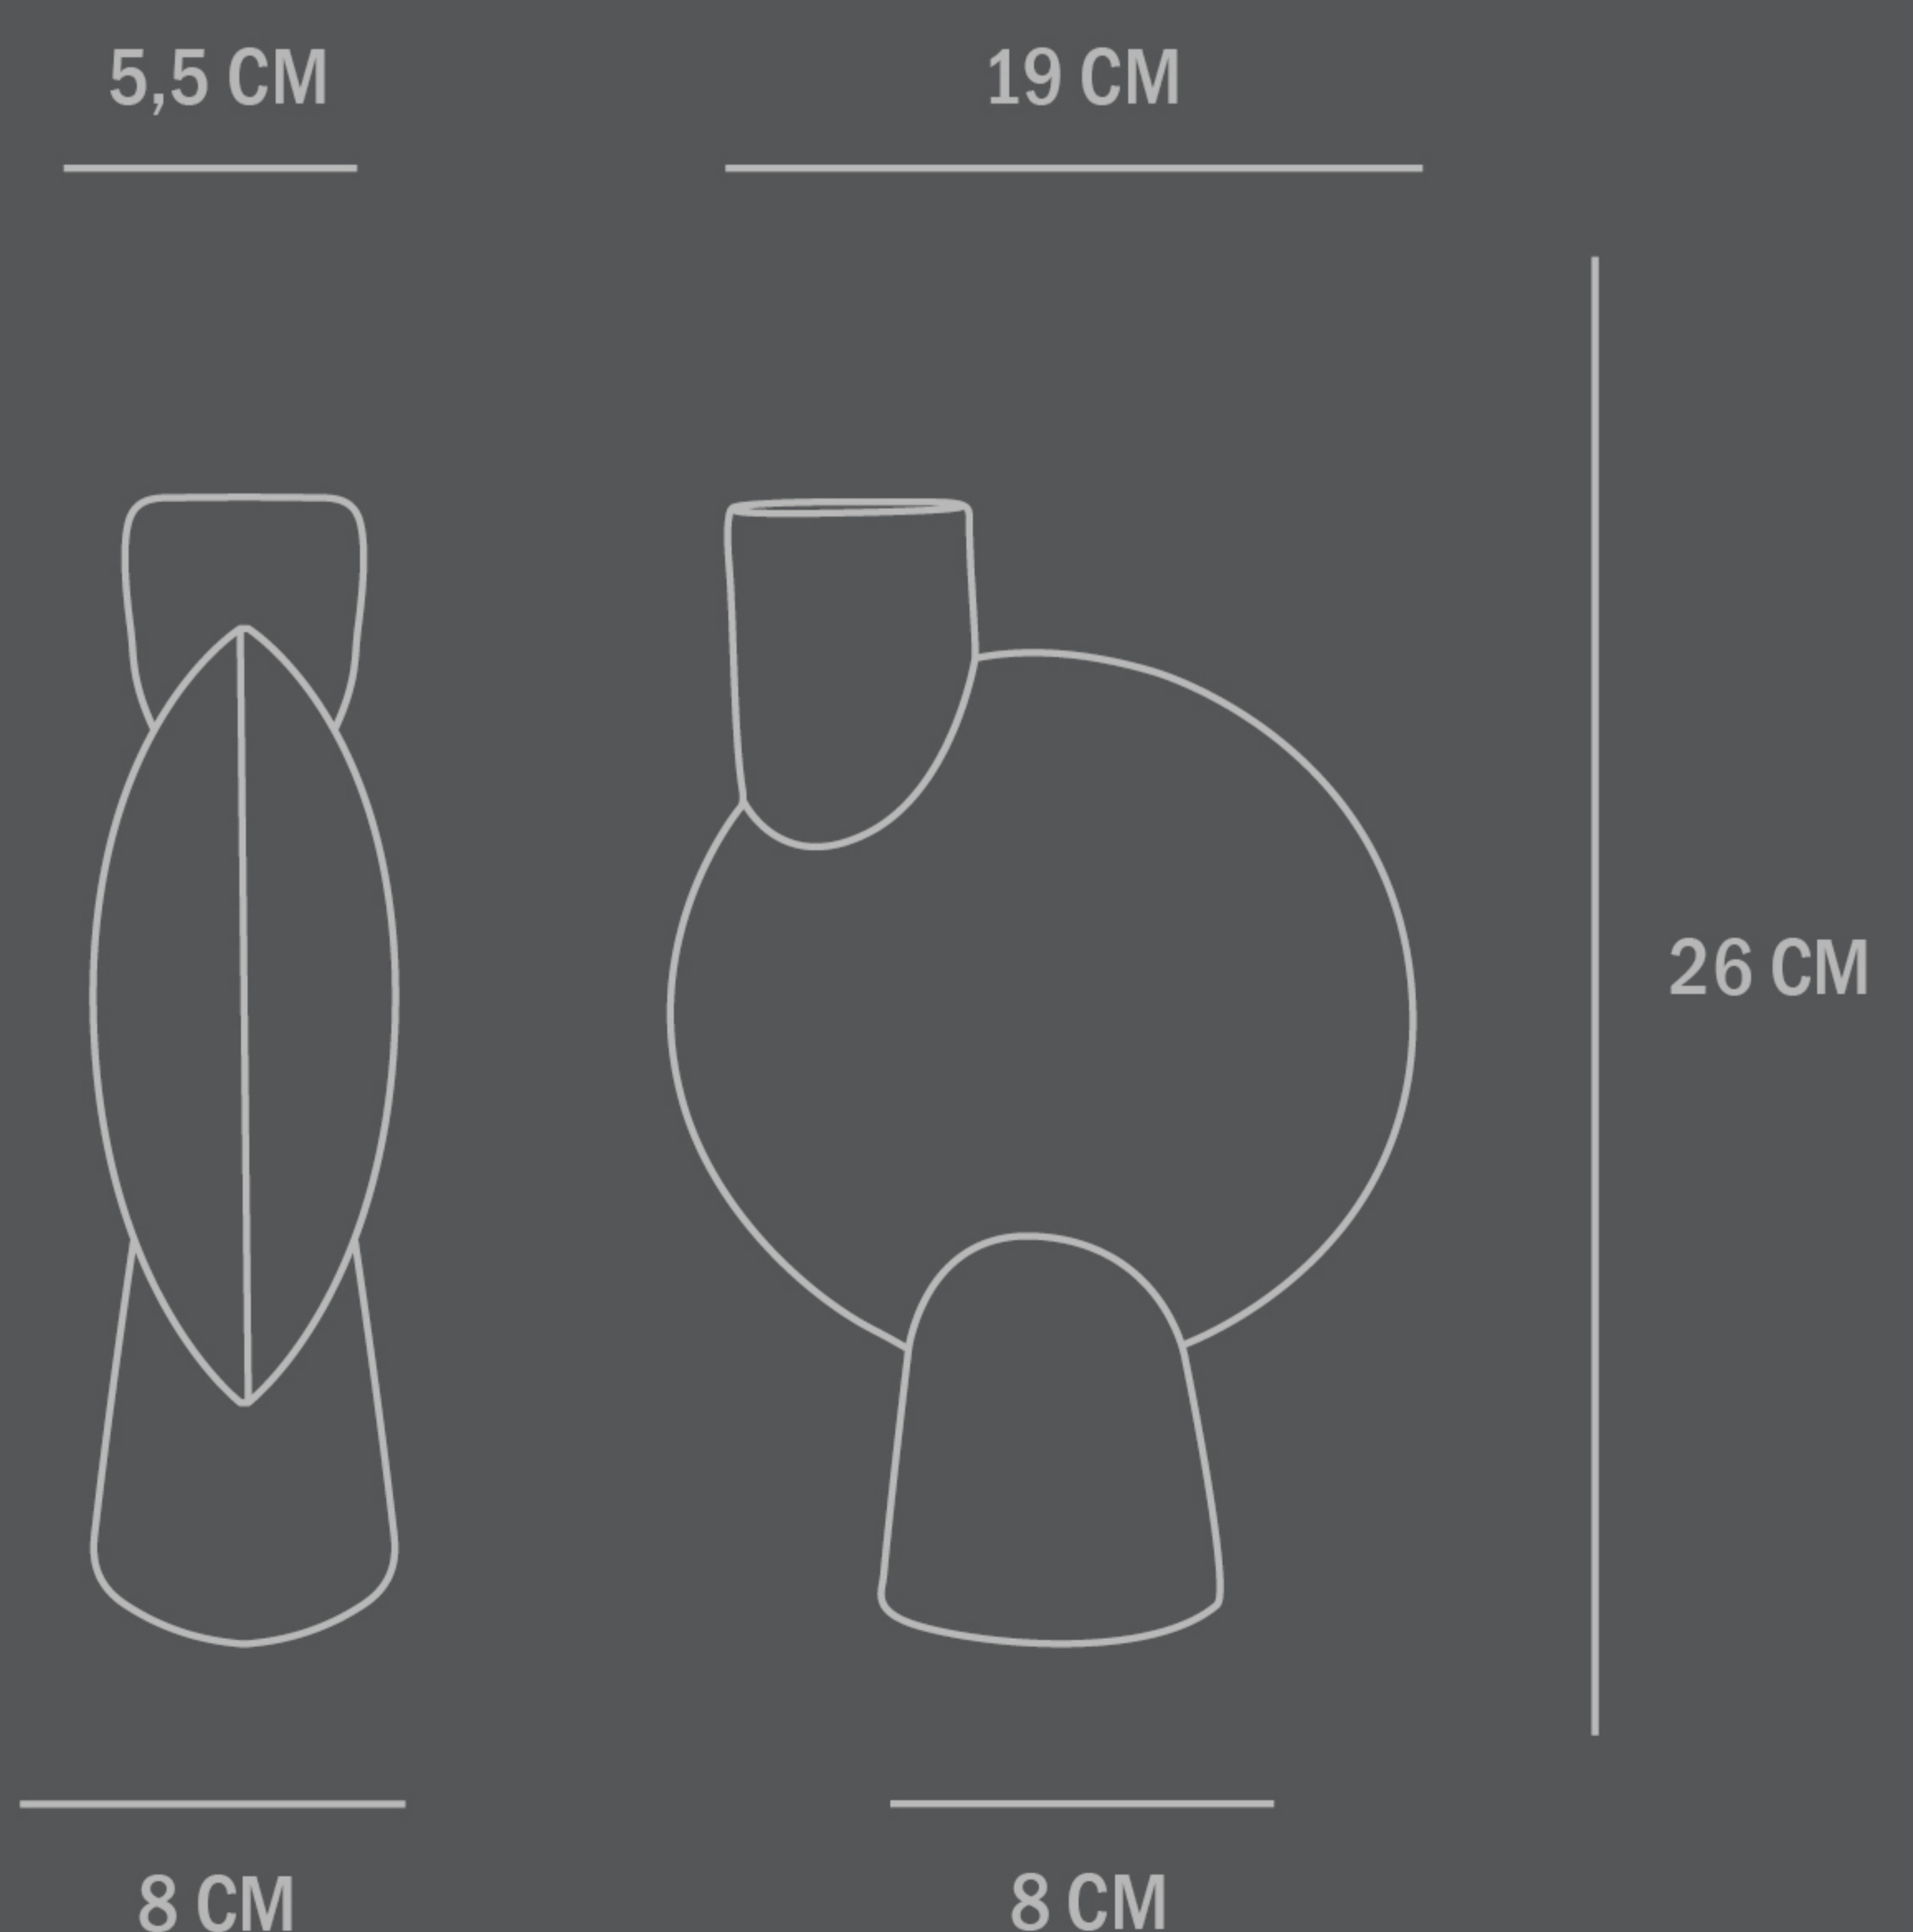

101

C O P E N H A G E N

SPHERE VASE BUBL MEDIO

The Sphere series celebrates unique silhouettes and textures that makes an impact with the decorative charm of the series which consists of vases in different shapes and sizes.

Elegantly sculpted, each is finished in intricate ornate detailing. Combine with petals from fresh summer blooms, dried flowers or stand alone to create a commanding focal point in the heart of your interior.

Hand glazed natural product therefore the colours may vary.

Not waterproof safe.

Designed by:
Kristian Sofus Hansen & Tommy Hyldahl

Product no: 111174

Type: Vase - Indoor

Colour: Taupe

Material: Ceramic

Care instructions:

Use a soft dry cloth to clean the product.

Do not use household cleaners.

Not waterproof

Dimensions: H26 / L19 / W8 CM

Country of origin: CN

Product weight: 0,70 Kg

Packaging:

Dimensions: L32 / W14 / H24 CM

Total weight incl. product: 0,875 Kg

Number of parcels: 1

Material: Brown cardboard