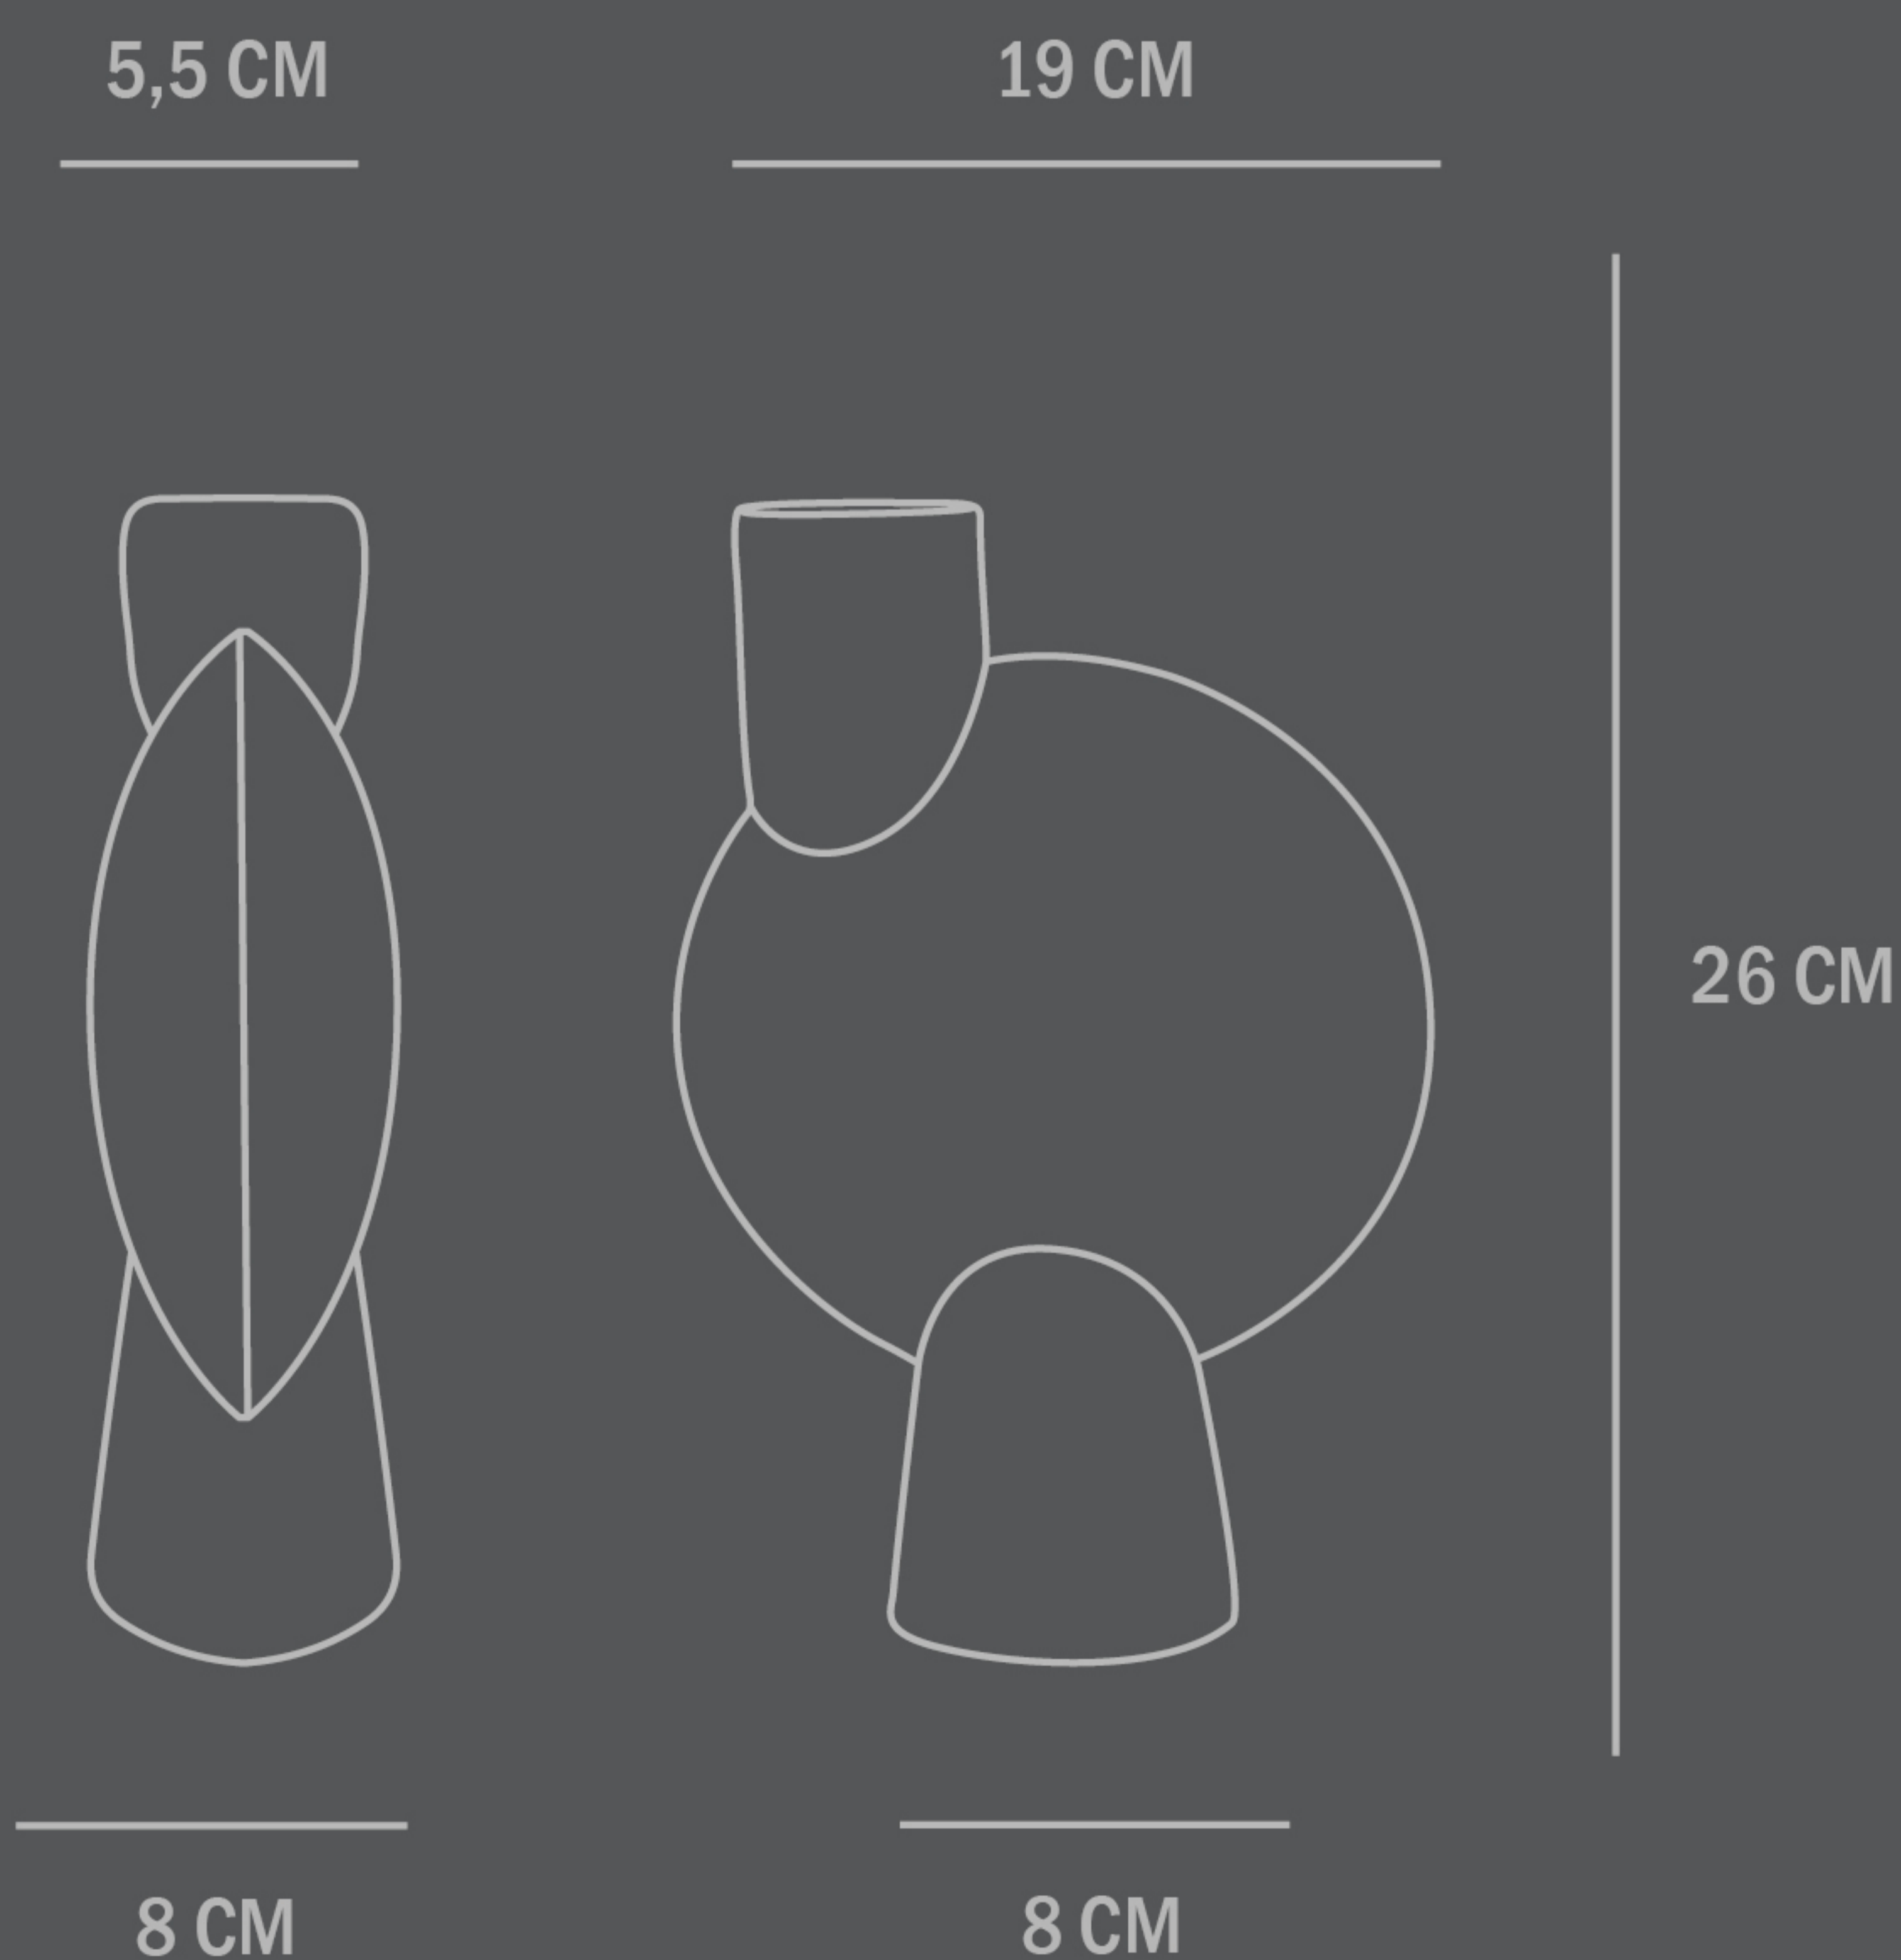

Dimensions: L32 / W14 / H24 CM

Total weight incl. product: 0,875 Kg

Number of parcels: 1

Material: Brown cardboard

101

C O P E N H A G E N

SPHERE VASE BUBL MEDIO

The Sphere series celebrates unique silhouettes and textures that makes an impact with the decorative charm of the series which consists of vases in different shapes and sizes.

Care instructions:

Use a soft dry cloth to clean the product.

Do not use household cleaners.

Not waterproof

Dimensions: H26 / L19 / W8 CM

Country of origin: CN

Product weight: 0,70 Kg

Packaging:

Dimensions: L32 / W14 / H24 CM

Total weight incl. product: 0,875 Kg

Number of parcels: 1

Material: Brown cardboard