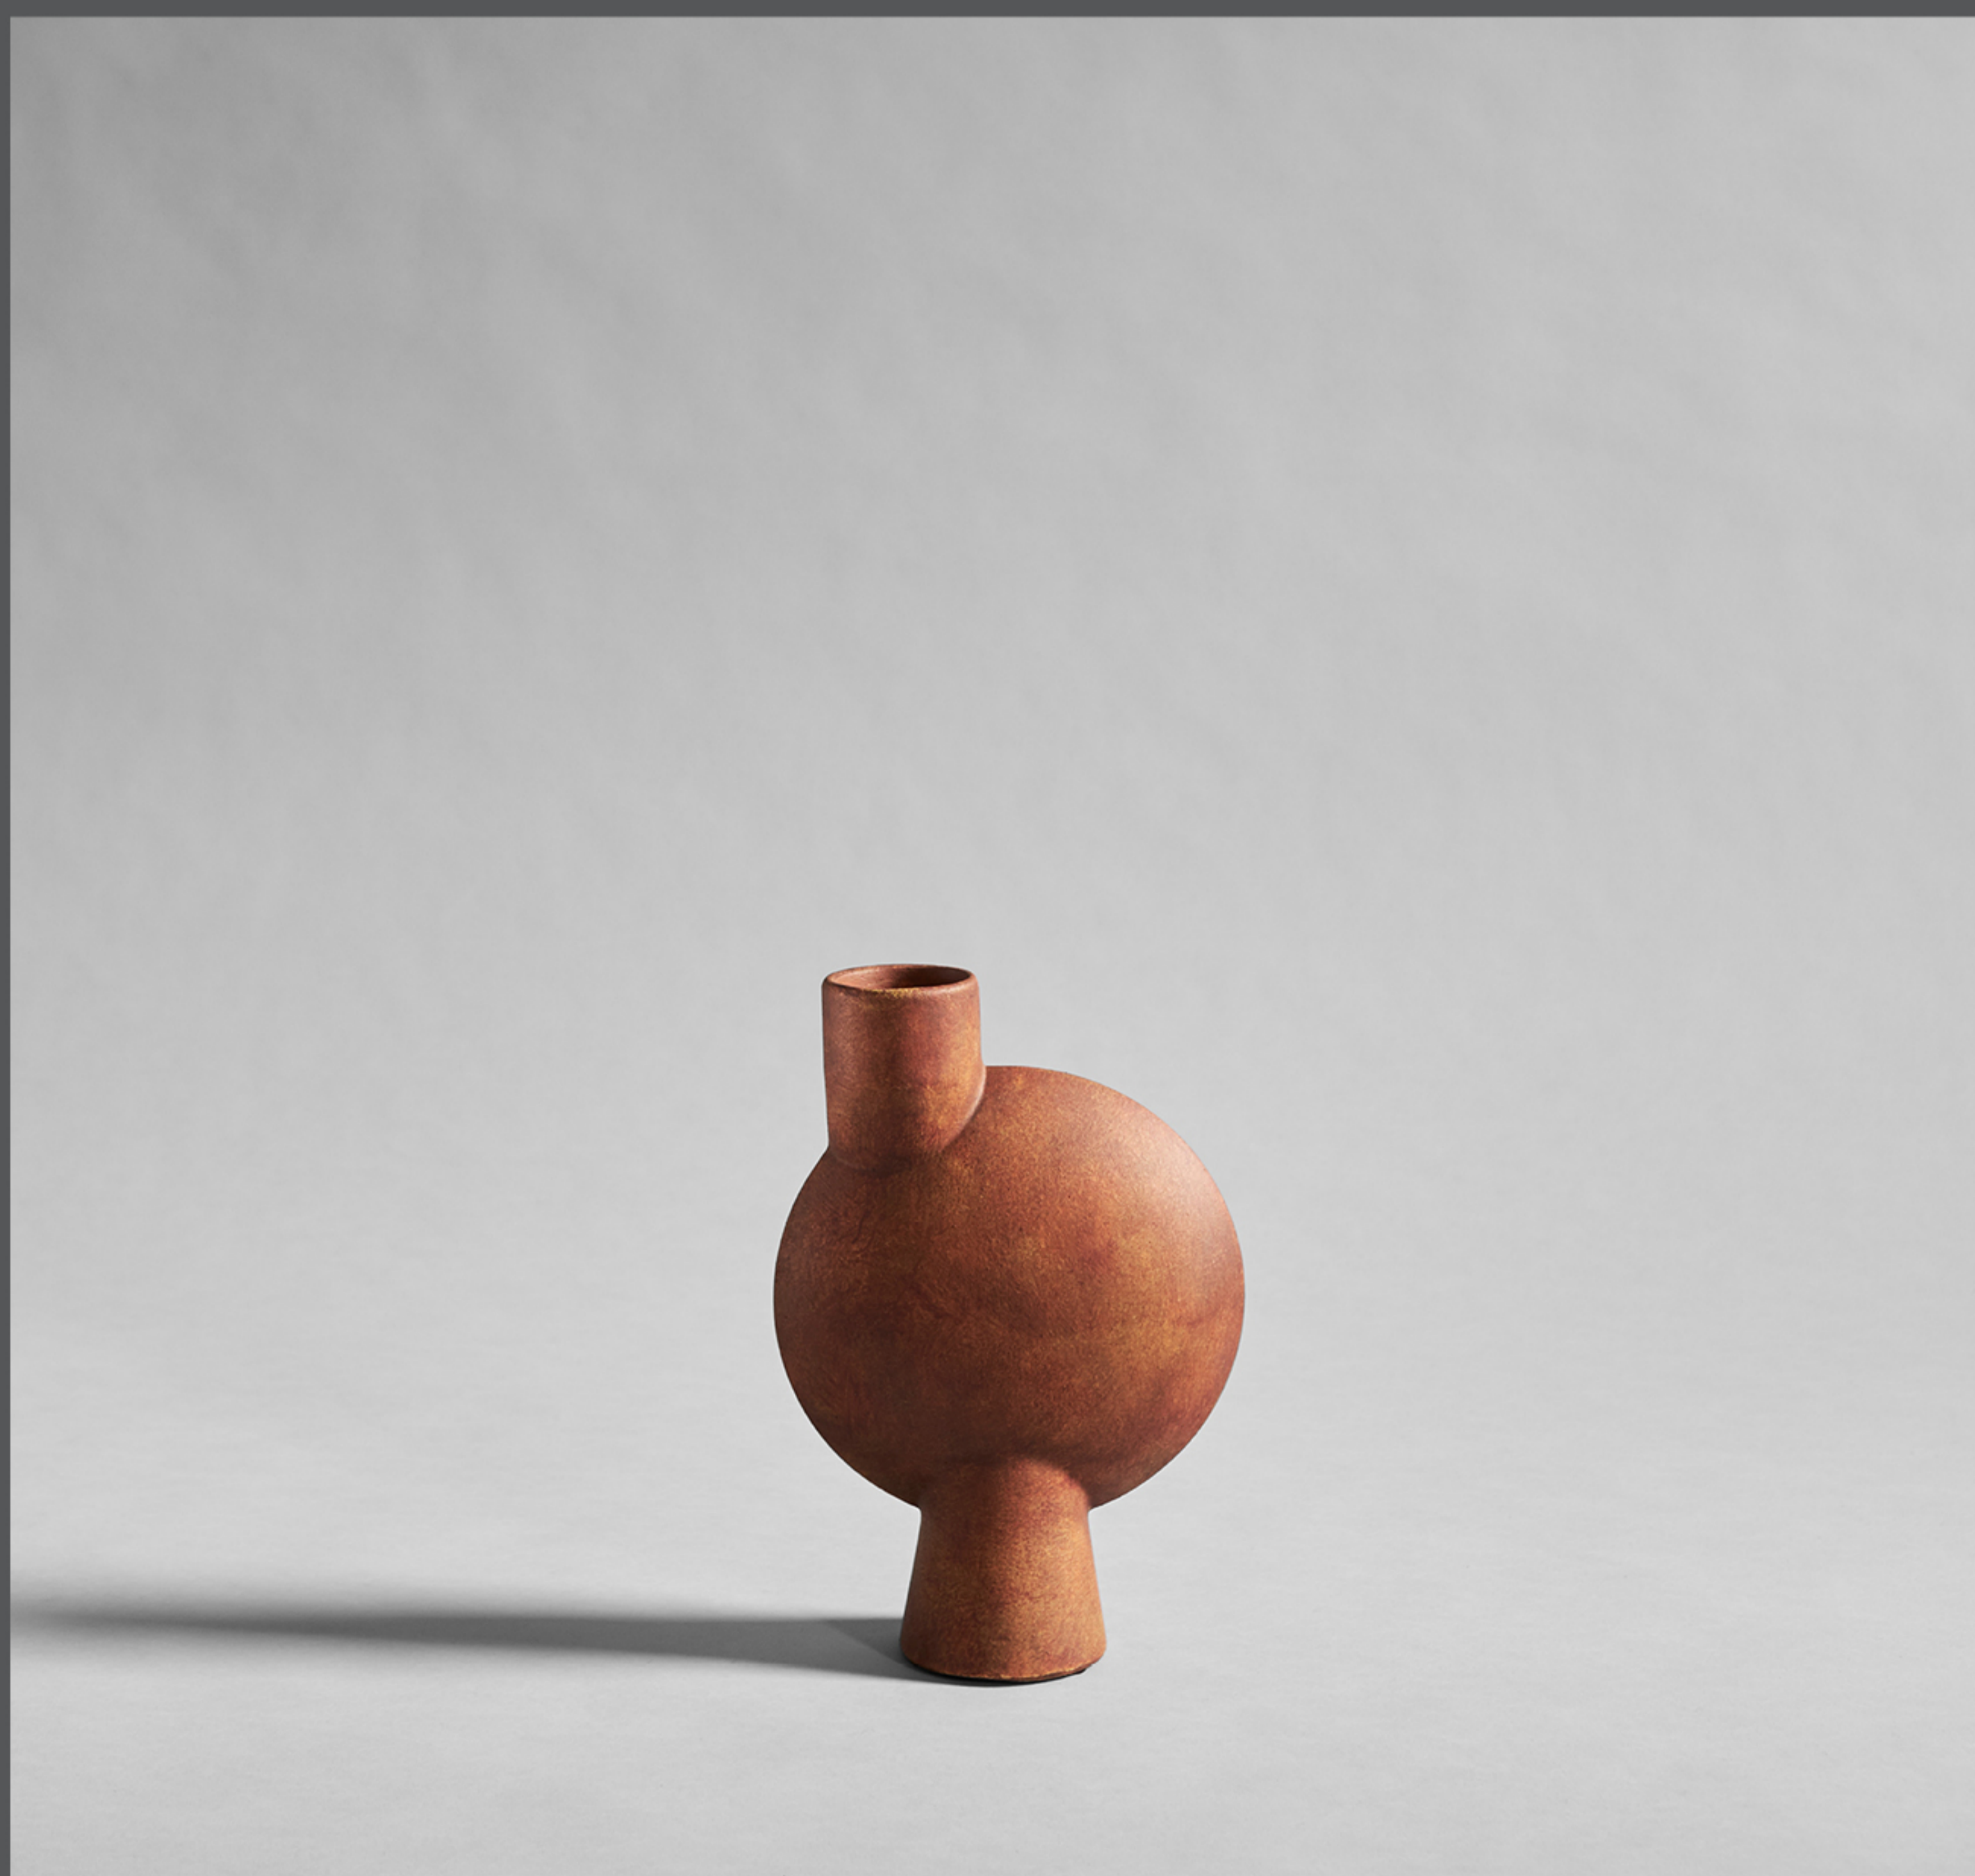

101

C O P E N H A G E N

SPHERE VASE BUBL MEDIO

The Sphere series celebrates unique silhouettes and textures that makes an impact with the decorative charm of the series which consists of vases in different shapes and sizes.

Dimensions: L32 / W14 / H24 CM

Total weight incl. product: 0,875 Kg

Number of parcels: 1

Material: Brown cardboard

101

C O P E N H A G E N

SPHERE VASE BUBL MEDIO

The Sphere series celebrates unique silhouettes and textures that makes an impact with the decorative charm of the series which consists of vases in different shapes and sizes.