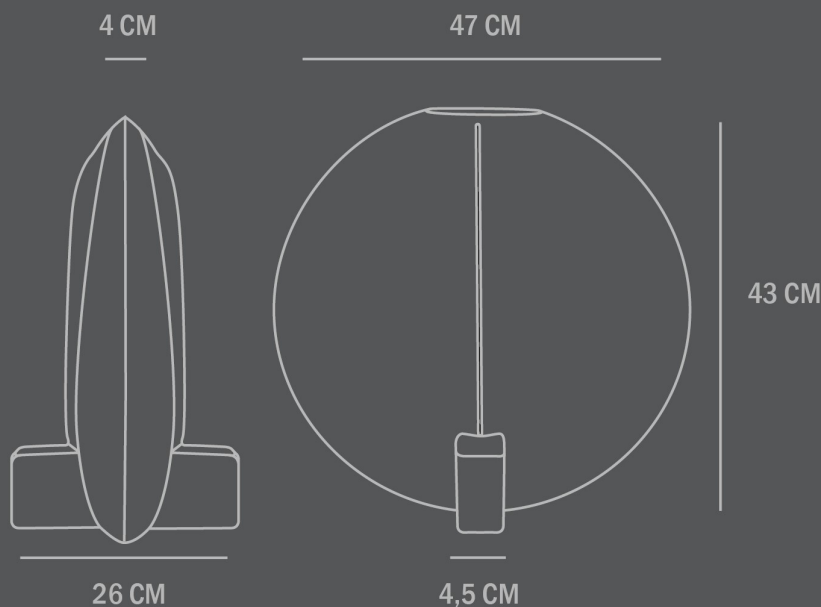

Do not use household cleaners.

Not waterproof

Dimensions: H43 / L47 / W26 CM

Country of origin: CN

Product weight: 4,50 Kg

Packaging:

Dimensions: L53 / W34 / H30 CM

Total weight incl. product: 5,50 Kg

Number of parcels: 1

Material: Brown cardboard

101

C O P E N H A G E N

GUGGENHEIM BIG

Guggenheim is a series of sculptural ceramic vases based on archetypal geometry.

The transition between merged geometry, sharp lines and thin silhouettes creates decorative optical illusions.

Do not use household cleaners.

Not waterproof

Dimensions: H43 / L47 / W26 CM

Country of origin: CN

Product weight: 4,5 Kg

Packaging:

Dimensions: L53 / W34 / H30 CM

Total weight incl. product: 5,50 Kg