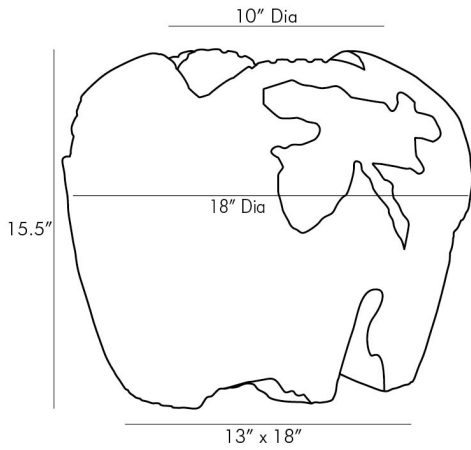

General

Primary Finish Ebony
 Appearance Finish Ebony

APPEARANCE

Finish Will Vary Yes

DIMENSION

Foot Print Diameter 15.24CM

INFO

Features Size May Vary

SHIPPING

Gross Weight 1 Outbound 10.7
 Net Weight 11.5
 Shipping Box 1 Height 25.4CM
 Shipping Box 1 Length 33.02CM
 Shipping Box 1 Width 33.02CM

ARTERIORS

Ulani Large Centerpiece

#5036

Natural teak root has been unearthed to create this bold and unique centerpiece. The irregular shape and hand-carved ribbed surface delivers a textural quality to the rich ebony finish. Small holes pierce the organic formation due to natural erosion, but this only enhances its eye-catching aesthetic. Doubles as a sculpture or centerpiece. Pair with the smaller version for an even more dramatic effect. Size and shape will vary.

General

Primary Finish	Ebony
Appearance Finish	Ebony

APPEARANCE

Finish Will Vary	Yes
------------------	-----

DIMENSION

Foot Print Depth	20.32CM
Foot Print Width	33.02CM

INFO

Features	Size May Vary
----------	---------------

SHIPPING

Gross Weight 1 Outbound	80.5
Net Weight	67.5
Shipping Box 1 Height	53.34CM
Shipping Box 1 Length	58.42CM
Shipping Box 1 Width	58.42CM