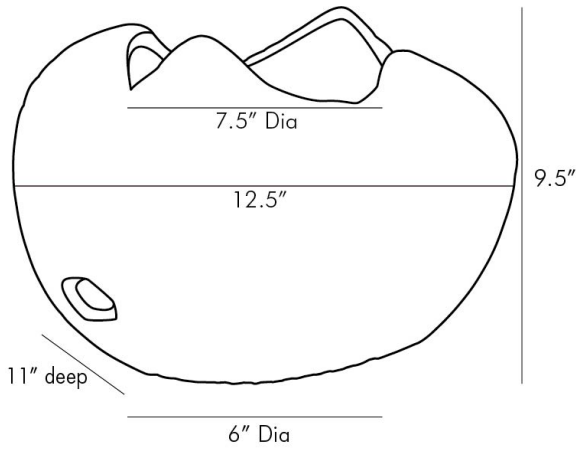

ARTERIORS

Ulani Small Centerpiece

#5035

Natural teak root has been unearthed to create this bold and unique centerpiece. The irregular shape and hand-carved ribbed surface delivers a textural quality to the rich ebony finish. Small holes pierce the organic formation due to natural erosion, but this only enhances its eye-catching aesthetic. Doubles as a sculpture or centerpiece. Pair with the larger version for an even more dramatic effect. Size and shape will vary.

General

Primary Finish Ebony
 Appearance Finish Ebony

APPEARANCE

Finish Will Vary Yes

DIMENSION

Foot Print Diameter 15.24CM

INFO

Features Size May Vary

SHIPPING

Gross Weight 1 Outbound 10.7
 Net Weight 11.5
 Shipping Box 1 Height 25.4CM
 Shipping Box 1 Length 33.02CM
 Shipping Box 1 Width 33.02CM

ARTERIORS

Ulani Large Centerpiece

#5036

Natural teak root has been unearthed to create this bold and unique centerpiece. The irregular shape and hand-carved ribbed surface delivers a textural quality to the rich ebony finish. Small holes pierce the organic formation due to natural erosion, but this only enhances its eye-catching aesthetic. Doubles as a sculpture or centerpiece. Pair with the smaller version for an even more dramatic effect. Size and shape will vary.

General

Primary Finish	Ebony
Appearance Finish	Ebony

APPEARANCE

Finish Will Vary	Yes
------------------	-----

DIMENSION

Foot Print Depth	20.32CM
Foot Print Width	33.02CM

INFO

Features	Size May Vary
----------	---------------