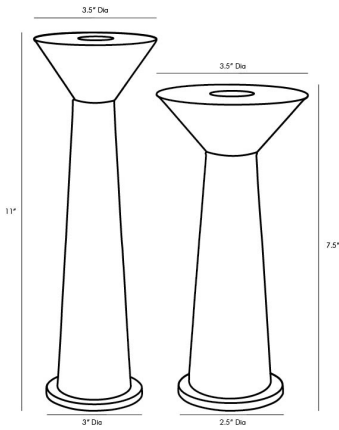

ARTERIOS

Tenbrooke Candleholders, Set of 2

#9633

Create a tranquil setting while delivering a luxe touch to a room with these delicate candleholders. Each features a conical-shaped pale brass top that funnels into a black marble base fitted with a pale brass foot. The glow of a taper candle's flame creates ambience and simultaneously accentuates the fluidity of the white veining on the black marble base. The varied heights of the candleholders work to add depth and dimension to a console top or an etagere shelf. Marble may vary.

General

Primary Finish Black
Appearance Finish Black, Pale Brass

APPEARANCE

Finish Will Vary Yes

DIMENSION

Overall Small Height	19.05CM
Overall Small Diameter	8.89CM
Overall Large Height	27.94CM
Overall Large Diameter	8.89CM

SHIPPING

Gross Weight 1 Outbound	19.95
Net Weight	7.5
Shipping Box 1 Height	73.66CM
Shipping Box 1 Length	35.56CM
Shipping Box 1 Width	35.56CM