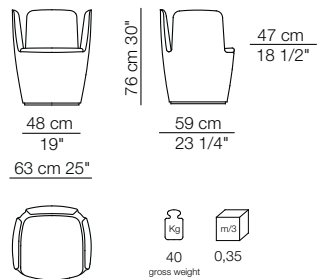

I colori sono da considerarsi puramente indicativi / Colors are to be considered as purely indicative 2020 - Rev. 0.0 - Seven Salotti S.p.A - All rights reserved

Sizes, weights and finishes may change without previous notice. All dimensions are expressed in centimeters and inches. File CAD 2D-3D available on www.arflex.com For more information on product visit www.arflex.com, or contact us at : info@arflex.it

arflex