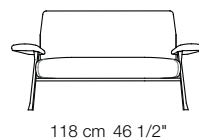

HALL

Poltrona
Armchair

50 cm 19 3/4"
41 cm 16"

30
gross weight

0,80
m³

Divano
Sofa

50 cm 19 3/4"
41 cm 16"

44
gross weight

1,38
m³

I colori sono da considerarsi puramente indicativi / Colors are to be considered as purely indicative 2020 - Rev. 0.0 - Seven Salotti S.p.A - All rights reserved

Sizes, weights and finishes may change without previous notice. All dimensions are expressed in centimeters and inches. File CAD 2D-3D available on www.arflex.com For more information on product visit www.arflex.com, or contact us at : info@arflex.it