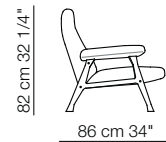

HALL

Poltrona
Armchair

50 cm 19 3/4"
41 cm 16"

30
gross weight

0,80
m³

Divano
Sofa

50 cm 19 3/4"
41 cm 16"

44
gross weight

1,38
m³

I colori sono da considerarsi puramente indicativi / Colors are to be considered as purely indicative 2020 - Rev. 0.0 - Seven Salotti S.p.A - All rights reserved

Sizes, weights and finishes may change without previous notice. All dimensions are expressed in centimeters and inches. File CAD 2D-3D available on www.arflex.com For more information on product visit www.arflex.com, or contact us at : info@arflex.it