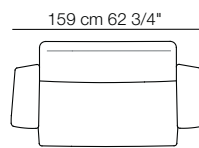

HALL

Poltrona
Armchair

50 cm 19 3/4"
41 cm 16"

30
gross weight

0,80
m³

Divano
Sofa

50 cm 19 3/4"
41 cm 16"

44
gross weight

1,38
m³

I colori sono da considerarsi puramente indicativi / Colors are to be considered as purely indicative 2020 - Rev. 0.0 - Seven Salotti S.p.A - All rights reserved

Sizes, weights and finishes may change without previous notice. All dimensions are expressed in centimeters and inches. File CAD 2D-3D available on www.arflex.com For more information on product visit www.arflex.com, or contact us at : info@arflex.it