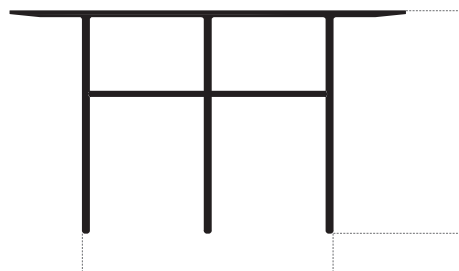

Snaregade Ø120

Ø: 120 cm / 47,2"

H: 73 cm / 28,7"

W: 90 cm / 35,4"

Production Process

Linoleum:

Forbo Linoleum glued on MDF, CNC machine cut and then painted matching the linoleum. Welded together from steel tubes and surface finish is powder coated.