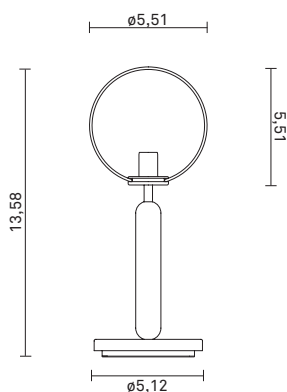

NUURA

MIIRA TABLE - Optic

Design: Sofie Refer, 2018. US-model.

Miira Table in mouth blown Optic Clear glass and Rock Grey finish.

The significant details of Miira are the fine curves and thin neck that gives a graceful appearance.

The Miira Collection features mouth blown glass globes in both Opal White and Optic Clear. The Optic glass has slight variances due to the handmade process, which makes each piece unique.

Miira collection is designed with the chandelier as a centre and expands into a complete series of lights, manufactured in the highest quality.

Miira Table is an elegant yet simplistic table light, that works with a wide variety of uses.

Miira collection:

The Miira collection include the following products:

Miira 1: Rock Grey/Brass - Opal/Optic clear

Miira 1 Large: Rock Grey/Brass - Opal

Miira 3 Large: Rock Grey - Opal

Miira 4: Rock Grey/Brass - Opal/Optic Clear

Miira 6: Rock Grey - Opal/Optic Clear

Miira 6 Large: Rock Grey - Opal/Optic Clear

Miira 13: Rock Grey - Opal/Optic Clear

Miira 13 Large: Rock Grey - Opal

Miira Wall: Rock Grey - Opal/Optic Clear

Miira Table: Rock Grey - Opal/Optic Clear