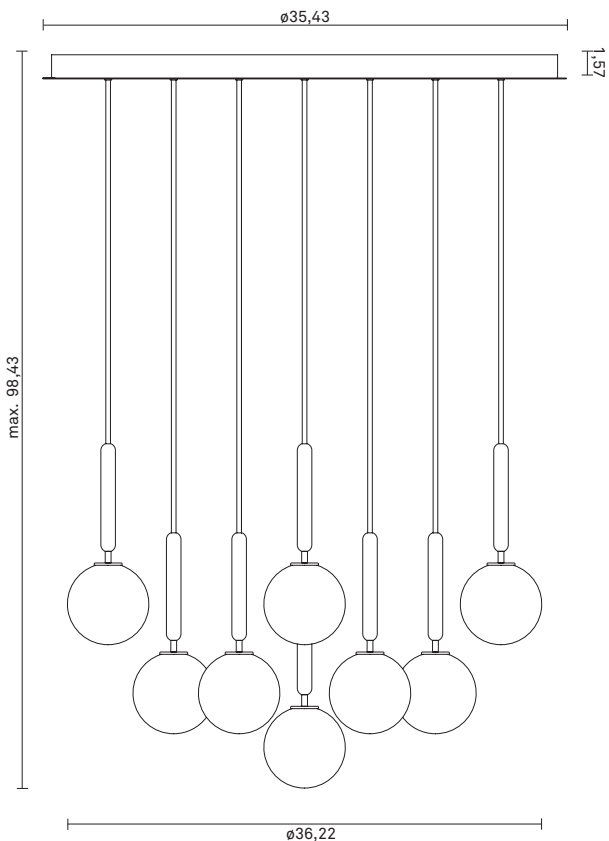

NUURA

MIIRA 13 - Optic

Design: Sofie Refer, 2018. US-model.

Miira 13 in Rock Grey finish with mouth-blown Optic Clear glass. Incl. Ceiling plate.

The significant details of Miira are the fine curves and thin neck that gives a graceful appearance.

The Miira Collection features mouth blown glass globes in both Opal White and Optic Clear. The Optic glass has slight variances due to the handmade process, which makes each piece unique.

Miira collection is designed with the chandelier as a centre and expands into a complete series of lights, manufactured in the highest quality.

Miira 13 is a statement chandelier suitable for larger rooms and public spaces. The Chandelier can be customised in exclusive arrangement.

Miira collection:

The Miira collection include the following products:

- **Miira 1:** Rock Grey/Brass, Opal White/Optic Clear Glass
- **Miira 1 Large:** Rock Grey/Brass, Opal White/Optic Clear Glass
- **Miira 3 Large:** Rock Grey/Brass, Opal White/Optic Clear Glass
- **Miira 4:** Rock Grey/Brass, Opal White/Optic Clear Glass
- **Miira 6:** Rock Grey, Opal White/Optic Clear Glass
- **Miira 6 Circular:** Dark Bronze, Opal White/Optic Clear Glass
- **Miira 6 Large:** Rock Grey/Brass, Opal White/Optic Clear Glass
- **Miira 8 Circular:** Dark Bronze, Opal White/Optic Clear Glass
- **Miira 13:** Rock Grey, Opal White/Optic Clear Glass
- **Miira 13 Large:** Rock Grey/Brass, Opal White/Optic Clear Glass
- **Miira Wall:** Rock Grey, Opal White/Optic Clear Glass
- **Miira Table:** Rock Grey, Opal White/Optic Clear Glass