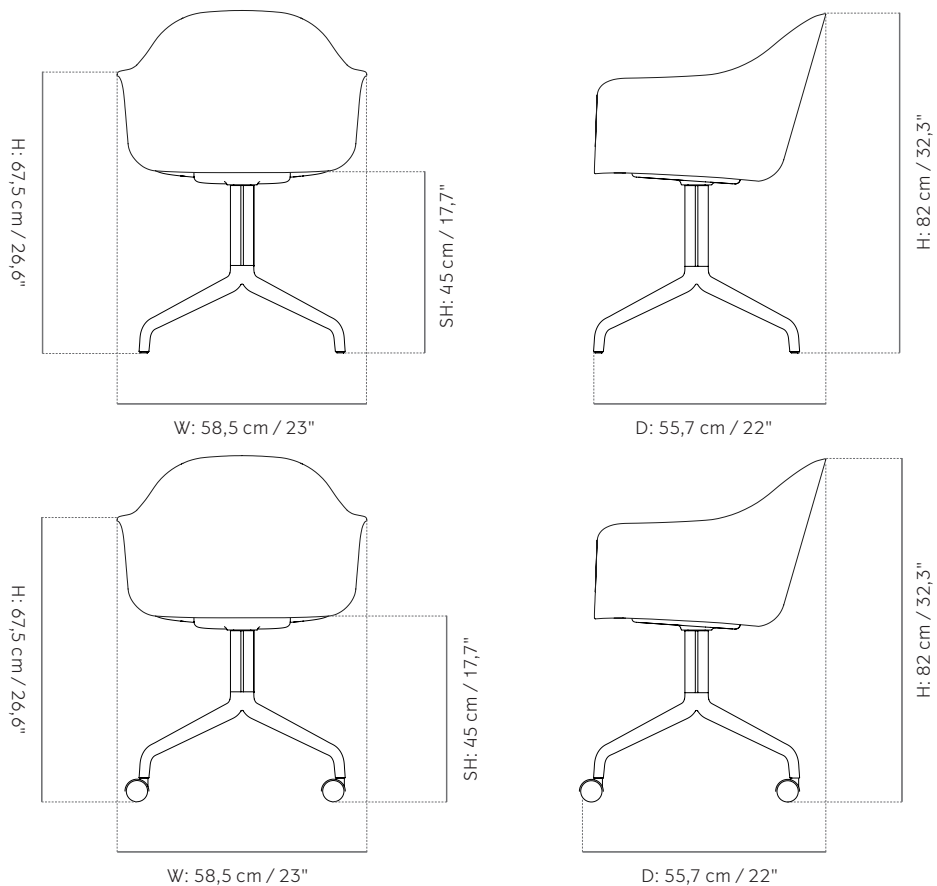

Harbour Chair, Swivel Base

Technical Specifications

Production Process

4-Star Base and Seat support is made from Die-Cast Aluminum. Centre column is made from Extruded Aluminum. The base is available with regular Swivel, Swivel with Return or Swivel with Castors.

Materials

Shell: 85% Polypropylene, 15% Glass Fiber
Base: Casted and Extruded Aluminum
Casters for Powder Coated Base: PA6, PUR
Casters for Steel Base: Aluminum, PA6, PUR

Colour Code

Base:
Black (RAL 9005)
Light Grey (RAL 9002)
Shell:
Burned Red (RAL 8015)
Olive (RAL 7002)
Khaki (RAL 1011)
White (RAL 9016)
Light Grey (RAL 9002)
Black (RAL 9005)

Gloss

Gloss 20

Weight item (kg)

To be announced

Test

EN1022:2005, L2, EN16139:2013, L2

Certifications

N/A

Packaging Type

Brown Box

Packaging Measurement (H * W * D)

Swivel: To be announced
Swivel with Castors: To be announced

Care Instructions

Plastic shell and base: Use a soft dry cloth to clean. Do not use any cleaners with chemicals or harsh abrasives. Avoid using water.

Upholstered Shell: Should be cleaned according to the recommendations of the textile / leather supplier.