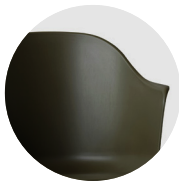

Harbour Chair, Available Shell Options

SHELL QUICK SHIP OPTIONS

Olive

SWIVEL BASE QUICK SHIP OPTIONS

UPHOLSTERED SHELL - VARIOUS OPTIONS