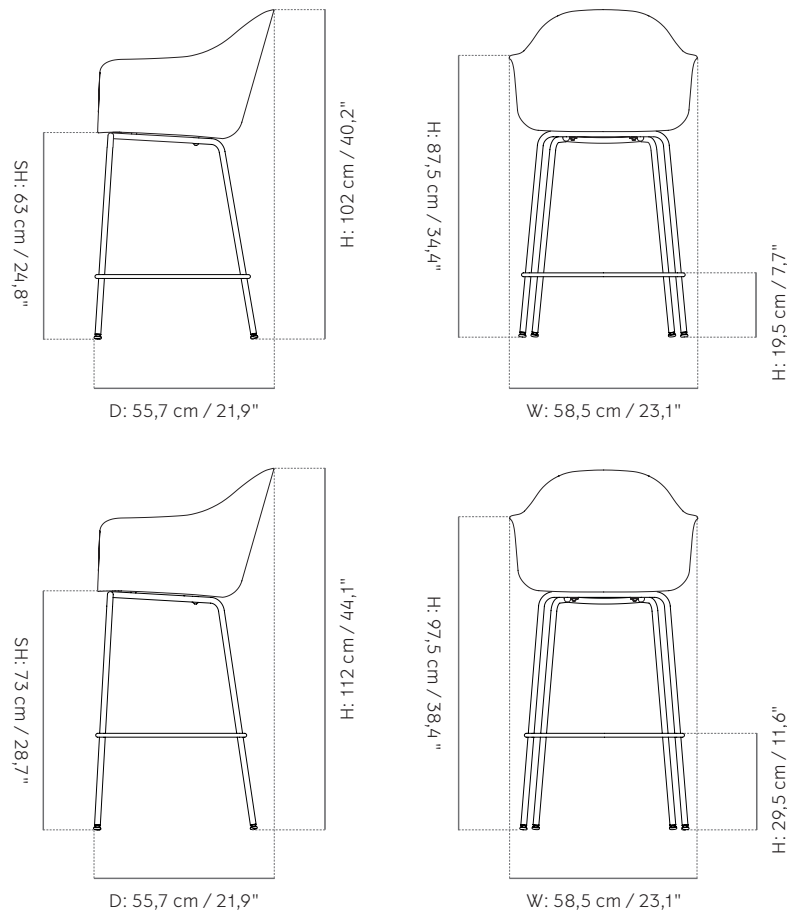

Harbour Bar & Counter Chair

Technical Specifications

Production Process

Bended and MIG welded Ø18x2 steel tube
(foot ring is Ø12x2)

Materials

Shell: 85% Polypropylene, 15% Glass Fiber
Base: Powder Coated Steel

Test

EN1022:2005, L2, EN16139:2013, L2

Colour Code

Base:
Black (RAL 9005)
Light Grey (RAL 9002)

Shell:

Burned Red (RAL 8015)
Olive (RAL 7002)
Khaki (RAL 1011)
White (RAL 9016)
Light Grey (RAL 9002)
Black (RAL 9005)

Gloss

Gloss 20

Weight item (kg)

Bar: To be announced
Counter: To be announced

Certifications

N/A

Packaging Type

Brown Box with Print

Packaging Measurement (H * W * D)

Bar: To be announced
Counter: To be announced

Care Instructions

Shell and base: Use a soft dry cloth to clean.
Do not use any cleaners with chemicals or harsh abrasives. Avoid using water.
Upholstered Shell: Should be cleaned according to the recommendations of the textile / leather supplier.