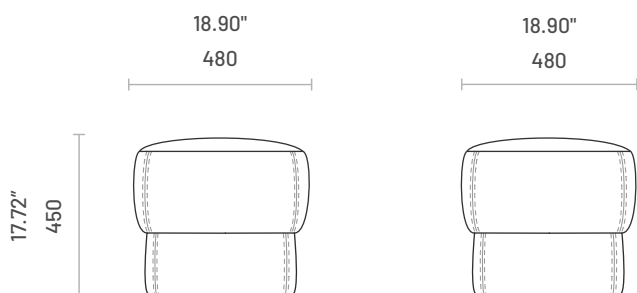

Kate

POUF

Fully upholstered, Kate pouf is the ultimate comfortable experience to be added to any project. Coming in two sizes, the client is free to choose which option suits its needs better. Very versatile due to its simple lines, Kate is a piece that can be part of any room as a complimentary item that can be upholstered in any fabric. Match it with any of our exquisite sofas and Kate's simple lines will easily be adapted to every style.

Specifications

Dimensions (Kate S)

Dimensions (Kate L)

Technical Information

Frame

Structure: Solid pine wood and MDF

Padding

Structure: 23kg/m³, 35kg/m³ polyurethane foam and 100gr polyester fiber

COM Fabric and Leather Requirements

Item	1	
	Fabric	Leather
Kate Pouf S	 1.50 lm 4.92 ft	 3.00 m2 32.40 ft2
Kate Pouf L	 3.00 lm 9.84 ft	 6.00 m2 64.80 ft2

Packaging Information

Item	Number of Packages	Packaging Dimensions	Packaging Weight	
Kate S	1	Width: 600mm (23.62") Depth: 600mm (23.62") Height: 570mm (22.44") Volume: 0.205m ³ (7.24ft ³)	13.00kg	28.66lb
Kate L	1	Width: 1050mm (41.34") Depth: 1050mm (41.34") Height: 520mm (20.47") Volume: 0.573m ³ (20.24ft ³)	25.00kg	55.12lb