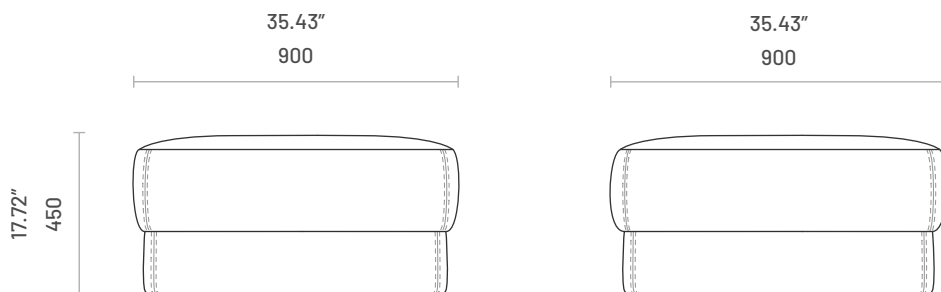

Kate

POUF

Fully upholstered, Kate pouf is the ultimate comfortable experience to be added to any project. Coming in two sizes, the client is free to choose which option suits its needs better. Very versatile due to its simple lines, Kate is a piece that can be part of any room as a complimentary item that can be upholstered in any fabric. Match it with any of our exquisite sofas and Kate's simple lines will easily be adapted to every style.

Specifications

Dimensions (Kate S)

Dimensions (Kate L)

Technical Information

Frame

Structure: Solid pine wood and MDF

Padding

Structure: 23kg/m³, 35kg/m³ polyurethane foam and 100gr polyester fiber

COM Fabric and Leather Requirements

Item	1	
	Fabric	Leather
Kate Pouf S	 1.50 lm 4.92 ft	 3.00 m2 32.40 ft2
Kate Pouf L	 3.00 lm 9.84 ft	 6.00 m2 64.80 ft2

Packaging Information

Item	Number of Packages	Packaging Dimensions	Packaging Weight	
Kate S	1	Width: 600mm (23.62") Depth: 600mm (23.62") Height: 570mm (22.44") Volume: 0.205m ³ (7.24ft ³)	13.00kg	28.66lb
Kate L	1	Width: 1050mm (41.34") Depth: 1050mm (41.34") Height: 520mm (20.47") Volume: 0.573m ³ (20.24ft ³)	25.00kg	55.12lb